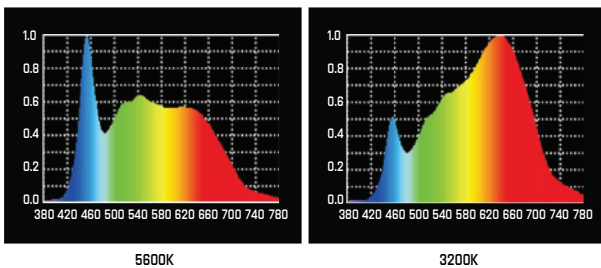

Apollo 300_B

LED CCT SPOT

LAMPHEAD CONTENTS

- Lamp Housing (black color)
- 4-leaf Rotatable Barndoor with Safety Wire
- M.O. / P.O. Stirrup with $\varnothing 28\text{mm}$ (1-1/8 in.) Spigot
- AC Cable

DIMENSIONS (mm)

SPECTRUM

APOLLO 300B(Bi-Color)

SPECIFICATIONS

Identity No.	L0030LFB (M.O.)	LPO30LFB (P.O.)
Max. Capacity	300W	
Voltage	95 - 260V AC, 22-36V DC	
Frequency	50Hz / 60Hz	
Current	1.4A @220V AC	
	12.5A @24V DC	
Fresnel Lens	$\varnothing 250\text{mm}$	(10 in)
Color Temp. Range	2700K - 6000K	
CRI	Average >95	
TLCI	Average >95	
Dimming Range	0-100%	
Control Signal	DMX 512	
DMX Channel	3 or 5	
LED Lifetime	30,000 Hrs (Estimated)	
M.O. / P.O. Stirrup	with $\varnothing 28\text{mm}$ (1-1/8 in.) Spigot	
Class / IP Rating	1 / IP 23	
Max. Surface Temp.	60 °C	(140 °F)
Max. Ambient Temp.	45 °C	(113 °F)
Operating Range	+45° ~ 0° ~ -45°	
Weight (Lamphead)	(M.O.): 12 kg	(26 lbs)
	(P.O.): 13 kg	(29 lbs)

ACCESSORIES

- Filter Frame
- Safety Cable (for lamphead)

PHOTOMETRIC DATA

		APOLLO 300B			
		3m (10ft)	5m (16ft)	7m (23ft)	9m (30ft)
5600K	Spot 15°	Lux 25319	9115	4651	2813
	Beam \varnothing	0.79m (2.6ft)	1.32m (4.3ft)	1.84m (6ft)	2.37m (7.8)
Flood 55°	Lux	4864	1751	893	540
	Beam \varnothing	3.12m (10.2ft)	5.21m (17ft)	7.29m (24ft)	9.37m (30.7)
3200K	Spot 15°	Lux 19172	6902	3521	2130
	Beam \varnothing	0.79m (2.6ft)	1.32m (4.3ft)	1.84m (6ft)	2.37m (7.8)
Flood 55°	Lux	3581	1289	658	398
	Beam \varnothing	3.12m (10.2ft)	5.21m (17ft)	7.29m (24ft)	9.37m (30.7)