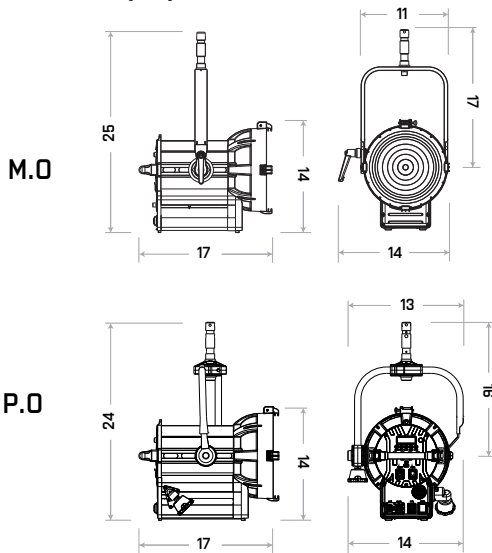

Apollo 300_B

LED CCT SPOT

LAMPHEAD CONTENTS

- Lamp Housing (black color)
- 4-leaf Rotatable Barndoor with Safety Wire
- M.O. / P.O. Stirrup with $\varnothing 28\text{mm}$ (1-1/8 in.) Spigot
- AC Cable

DIMENSIONS (mm)

SPECTRUM

APOLLO 300B(Bi-Color)

SPECIFICATIONS

Identity No.	L0030LFB (M.O.)	LPO30LFB (P.O.)
Max. Capacity	300W	
Voltage	95 - 260V AC, 22-36V DC	
Frequency	50Hz / 60Hz	
Current	1.4A @220V AC	
	12.5A @24V DC	
Fresnel Lens	$\varnothing 250\text{mm}$	(10 in)
Color Temp. Range	2700K - 6000K	
CRI	Average >95	
TLCI	Average >95	
Dimming Range	0-100%	
Control Signal	DMX 512	
DMX Channel	3 or 5	
LED Lifetime	30,000 Hrs (Estimated)	
M.O. / P.O. Stirrup	with $\varnothing 28\text{mm}$ (1-1/8 in.) Spigot	
Class / IP Rating	1 / IP 23	
Max. Surface Temp.	60 °C	(140 °F)
Max. Ambient Temp.	45 °C	(113 °F)
Operating Range	+45° ~ 0° ~ -45°	
Weight (Lamphead)	(M.O.): 12 kg	(26 lbs)
	(P.O.): 13 kg	(29 lbs)

ACCESSORIES

- Filter Frame
- Safety Cable (for lamphead)

PHOTOMETRIC DATA

		APOLLO 300B			
		3m (10ft)	5m (16ft)	7m (23ft)	9m (30ft)
5600K	Spot 15°	Lux 25319	9115	4651	2813
	Beam \varnothing	0.79m (2.6ft)	1.32m (4.3ft)	1.84m (6ft)	2.37m (7.8)
Flood 55°	Lux	4864	1751	893	540
	Beam \varnothing	3.12m (10.2ft)	5.21m (17ft)	7.29m (24ft)	9.37m (30.7)
3200K	Spot 15°	Lux 19172	6902	3521	2130
	Beam \varnothing	0.79m (2.6ft)	1.32m (4.3ft)	1.84m (6ft)	2.37m (7.8)
Flood 55°	Lux	3581	1289	658	398
	Beam \varnothing	3.12m (10.2ft)	5.21m (17ft)	7.29m (24ft)	9.37m (30.7)