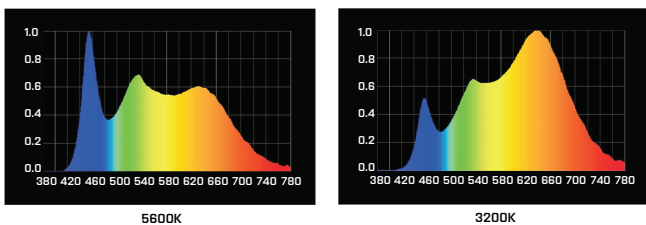

AURORA 200C

■ SPECIFICATIONS

| | |
|--------------------|--|
| Identity No. | L0020RGB |
| Max. Capacity | 200W |
| Voltage | 95V ~ 260V AC 22V ~ 36V DC |
| Current | 1A @ 220V AC 8.5A @ 24V DC |
| Color Temp. Range | 2700K - 10000K |
| Color | R/G/B/W/CW color mixing |
| CRI | Average >95 |
| TLCI | Average >95 |
| Dimming Range | 0-100% |
| Control Signal | DMX / RDM |
| DMX Channel | Varied (depends on DMX mode selection) |
| LED Life Time | 30,000 Hrs (Estimated) |
| Stirrup | with Ø28mm (1-1/8 in.) Spigot |
| Class / IP Rating | 1 / IP 23 |
| Max. Surface Temp. | 60 °C [140 °F] |
| Max. Ambient Temp. | 45 °C [113 °F] |
| Operating Range | +90° ~ 0° ~ -90° |
| Weight (Lamphead) | 9 kg [20 lbs] |

■ PHOTOMETRIC DATA

■ DIMENSIONS (in)

■ SPECTRUM

■ HISTOGRAM