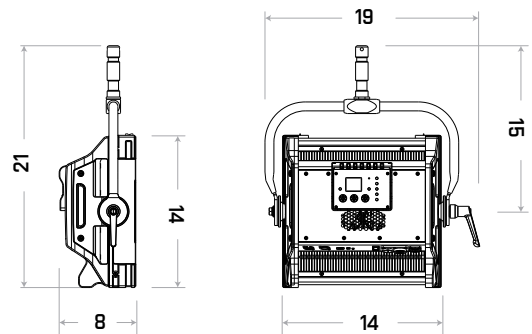

Aurora 200c

LED HIGH POWER RGB PANEL

■ LAMPHEAD CONTENTS

- Lamp Housing with Soft Diffusion Filter
- M.O. Stirrup with Ø28mm (1-1/8 in.) Spigot
- AC Power Cable
- DC Power Cable

■ ACCESSORIES

- 4-leaf Barndoor
- Softbox
- Soft Eggcrate
- Metal Eggcrate
- Lantern with Skirt
- P.O. Stirrup with Ø28mm (1-1/8 in.) Spigot
- Safety Cable(for lamphead)

AURORA 200C

■ SPECIFICATIONS

| | |
|--------------------|--|
| Identity No. | L0020RGB |
| Max. Capacity | 200W |
| Voltage | 95V ~ 260V AC 22V ~ 36V DC |
| Current | 1A @ 220V AC 8.5A @ 24V DC |
| Color Temp. Range | 2700K - 10000K |
| Color | R/G/B/W/CW color mixing |
| CRI | Average >95 |
| TLCI | Average >95 |
| Dimming Range | 0-100% |
| Control Signal | DMX / RDM |
| DMX Channel | Varied (depends on DMX mode selection) |
| LED Life Time | 30,000 Hrs (Estimated) |
| Stirrup | with Ø28mm (1-1/8 in.) Spigot |
| Class / IP Rating | 1 / IP 23 |
| Max. Surface Temp. | 60 °C [140 °F] |
| Max. Ambient Temp. | 45 °C [113 °F] |
| Operating Range | +90° ~ 0° ~ -90° |
| Weight (Lamphead) | 9 kg [20 lbs] |

■ PHOTOMETRIC DATA

■ DIMENSIONS (in)

■ SPECTRUM

■ HISTOGRAM