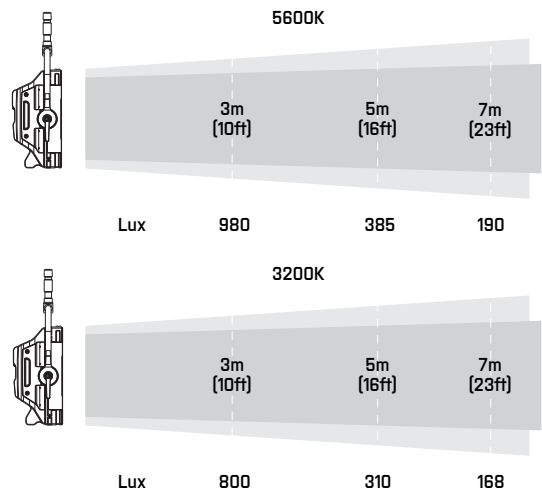

Aurora 200c

LED HIGH POWER RGB PANEL

■ LAMPHEAD CONTENTS

- Lamp Housing with Soft Diffusion Filter
- M.O. Stirrup with Ø28mm (1-1/8 in.) Spigot
- AC Power Cable
- DC Power Cable

■ ACCESSORIES

- 4-leaf Barndoor
- Softbox
- Soft Eggcrate
- Metal Eggcrate
- Lantern with Skirt
- P.O. Stirrup with Ø28mm (1-1/8 in.) Spigot
- Safety Cable(for lamphead)

AURORA 200C

■ SPECIFICATIONS

| | |
|--------------------|--|
| Identity No. | L0020RGB |
| Max. Capacity | 200W |
| Voltage | 95V ~ 260V AC 22V ~ 36V DC |
| Current | 1A @ 220V AC 8.5A @ 24V DC |
| Color Temp. Range | 2700K - 10000K |
| Color | R/G/B/W/CW color mixing |
| CRI | Average >95 |
| TLCI | Average >95 |
| Dimming Range | 0-100% |
| Control Signal | DMX / RDM |
| DMX Channel | Varied (depends on DMX mode selection) |
| LED Life Time | 30,000 Hrs (Estimated) |
| Stirrup | with Ø28mm (1-1/8 in.) Spigot |
| Class / IP Rating | 1 / IP 23 |
| Max. Surface Temp. | 60 °C [140 °F] |
| Max. Ambient Temp. | 45 °C [113 °F] |
| Operating Range | +90° ~ 0° ~ -90° |
| Weight (Lamphead) | 9 kg [20 lbs] |

■ PHOTOMETRIC DATA

■ DIMENSIONS (in)

■ SPECTRUM

■ HISTOGRAM