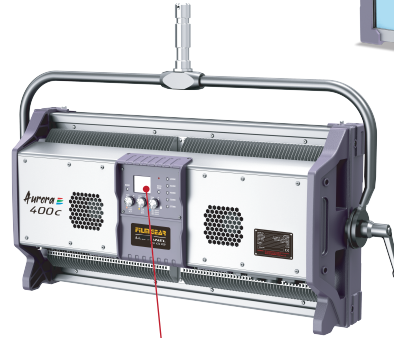

Aurora 400c

LED HIGH POWER RGB PANEL

LAMPHEAD CONTENTS

- Lamp Housing with Soft Diffusion Filter
- M.O. Stirrup with Ø28mm (1-1/8 in.) Spigot
- AC Power Cable
- DC Power Cable

ACCESSORIES

- 4-leaf Barndoor
- Softbox
- Soft Eggcrate
- Metal Eggcrate
- Lantern with Skirt
- P.O. Stirrup with Ø28mm (1-1/8 in.) Spigot
- Safety Cable(for lamphead)

AURORA 400C

SPECIFICATIONS

Identity No.	L0040RGB
Max. Capacity	400W
Voltage	95V ~ 260V AC 22V ~ 36V DC
Current	2A @ 220V AC 17A @ 24V DC
Color Temp. Range	2700K - 10000K
Color	R/G/B/W/CW color mixing
CRI	Average >95
TLCI	Average >95
Dimming Range	0-100%
Control Signal	DMX / RDM
DMX Channel	Varied (depends on DMX mode selection)
LED Life Time	30,000 Hrs (Estimated)
Stirrup	with Ø28mm (1-1/8 in.) Spigot
Class / IP Rating	1 / IP 23
Max. Surface Temp.	60 °C [140 °F]
Max. Ambient Temp.	45 °C [113 °F]
Operating Range	+90° ~ 0° ~ -90°
Weight (Lamphead)	13 kg [29 lbs]