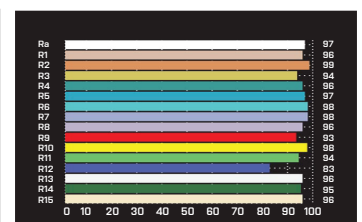

AURORA 400C

SPECIFICATIONS

Identity No.	L0040RGB
Max. Capacity	400W
Voltage	95V ~ 260V AC 22V ~ 36V DC
Current	2A @ 220V AC 17A @ 24V DC
Color Temp. Range	2700K - 10000K
Color	R/G/B/W/CW color mixing
CRI	Average >95
TLCI	Average >95
Dimming Range	0-100%
Control Signal	DMX / RDM
DMX Channel	Varied (depends on DMX mode selection)
LED Life Time	30,000 Hrs (Estimated)
Stirrup	with Ø28mm (1-1/8 in.) Spigot
Class / IP Rating	1 / IP 23
Max. Surface Temp.	60 °C [140 °F]
Max. Ambient Temp.	45 °C [113 °F]
Operating Range	+90° ~ 0° ~ -90°
Weight (Lamphead)	13 kg [29 lbs]

PHOTOMETRIC DATA

DIMENSIONS (in)

SPECTRUM

5600K

3200K

HISTOGRAM

5600K

3200K