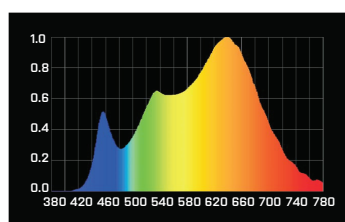

AURORA 400C

SPECIFICATIONS

Identity No.	L0040RGB
Max. Capacity	400W
Voltage	95V ~ 260V AC 22V ~ 36V DC
Current	2A @ 220V AC 17A @ 24V DC
Color Temp. Range	2700K - 10000K
Color	R/G/B/W/CW color mixing
CRI	Average >95
TLCI	Average >95
Dimming Range	0-100%
Control Signal	DMX / RDM
DMX Channel	Varied (depends on DMX mode selection)
LED Life Time	30,000 Hrs (Estimated)
Stirrup	with Ø28mm (1-1/8 in.) Spigot
Class / IP Rating	1 / IP 23
Max. Surface Temp.	60 °C [140 °F]
Max. Ambient Temp.	45 °C [113 °F]
Operating Range	+90° ~ 0° ~ -90°
Weight (Lamphead)	13 kg [29 lbs]

PHOTOMETRIC DATA

DIMENSIONS (in)

SPECTRUM

5600K

3200K

HISTOGRAM

5600K

3200K