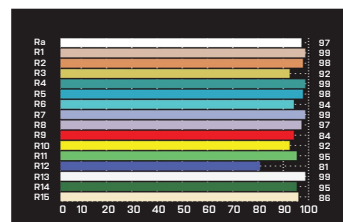

AURORA 400C

SPECIFICATIONS

Identity No.	L0040RGB
Max. Capacity	400W
Voltage	95V ~ 260V AC 22V ~ 36V DC
Current	2A @ 220V AC 17A @ 24V DC
Color Temp. Range	2700K - 10000K
Color	R/G/B/W/CW color mixing
CRI	Average >95
TLCI	Average >95
Dimming Range	0-100%
Control Signal	DMX / RDM
DMX Channel	Varied (depends on DMX mode selection)
LED Life Time	30,000 Hrs (Estimated)
Stirrup	with Ø28mm (1-1/8 in.) Spigot
Class / IP Rating	1 / IP 23
Max. Surface Temp.	60 °C [140 °F]
Max. Ambient Temp.	45 °C [113 °F]
Operating Range	+90° ~ 0° ~ -90°
Weight (Lamphead)	13 kg [29 lbs]

PHOTOMETRIC DATA

DIMENSIONS (in)

SPECTRUM

5600K

3200K

HISTOGRAM

5600K

3200K