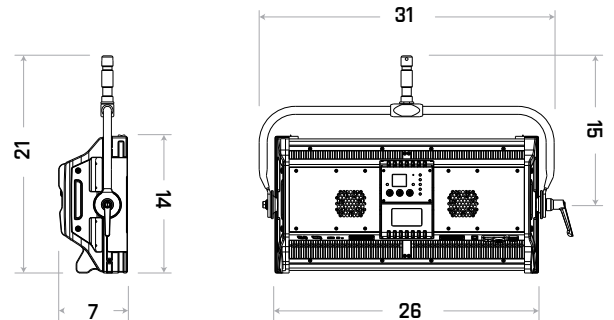

Aurora 400c

LED HIGH POWER RGB PANEL

LAMPHEAD CONTENTS

- Lamp Housing with Soft Diffusion Filter
- M.O. Stirrup with Ø28mm (1-1/8 in.) Spigot
- AC Power Cable
- DC Power Cable

ACCESSORIES

- 4-leaf Barndoor
- Softbox
- Soft Eggcrate
- Metal Eggcrate
- Lantern with Skirt
- P.O. Stirrup with Ø28mm (1-1/8 in.) Spigot
- Safety Cable(for lamphead)

AURORA 400C

SPECIFICATIONS

Identity No.	L0040RGB
Max. Capacity	400W
Voltage	95V ~ 260V AC 22V ~ 36V DC
Current	2A @ 220V AC 17A @ 24V DC
Color Temp. Range	2700K - 10000K
Color	R/G/B/W/CW color mixing
CRI	Average >95
TLCI	Average >95
Dimming Range	0-100%
Control Signal	DMX / RDM
DMX Channel	Varied (depends on DMX mode selection)
LED Life Time	30,000 Hrs (Estimated)
Stirrup	with Ø28mm (1-1/8 in.) Spigot
Class / IP Rating	1 / IP 23
Max. Surface Temp.	60 °C [140 °F]
Max. Ambient Temp.	45 °C [113 °F]
Operating Range	+90° ~ 0° ~ -90°
Weight (Lamphead)	13 kg [29 lbs]

PHOTOMETRIC DATA

DIMENSIONS (in)

SPECTRUM

5600K

3200K

HISTOGRAM

5600K

3200K