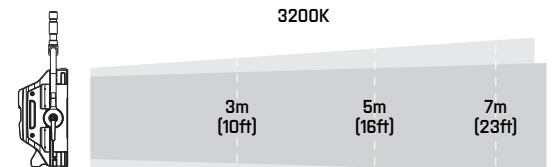

Aurora 400c

LED HIGH POWER RGB PANEL

LAMPHEAD CONTENTS

- Lamp Housing with Soft Diffusion Filter
- M.O. Stirrup with Ø28mm (1-1/8 in.) Spigot
- AC Power Cable
- DC Power Cable

ACCESSORIES

- 4-leaf Barndoor
- Softbox
- Soft Eggcrate
- Metal Eggcrate
- Lantern with Skirt
- P.O. Stirrup with Ø28mm (1-1/8 in.) Spigot
- Safety Cable(for lamphead)

AURORA 400C

SPECIFICATIONS

Identity No.	L0040RGB
Max. Capacity	400W
Voltage	95V ~ 260V AC 22V ~ 36V DC
Current	2A @ 220V AC 17A @ 24V DC
Color Temp. Range	2700K - 10000K
Color	R/G/B/W/CW color mixing
CRI	Average >95
TLCI	Average >95
Dimming Range	0-100%
Control Signal	DMX / RDM
DMX Channel	Varied (depends on DMX mode selection)
LED Life Time	30,000 Hrs (Estimated)
Stirrup	with Ø28mm (1-1/8 in.) Spigot
Class / IP Rating	1 / IP 23
Max. Surface Temp.	60 °C [140 °F]
Max. Ambient Temp.	45 °C [113 °F]
Operating Range	+90° ~ 0° ~ -90°
Weight (Lamphead)	13 kg [29 lbs]

PHOTOMETRIC DATA

DIMENSIONS (in)

SPECTRUM

5600K

3200K

HISTOGRAM

5600K

3200K