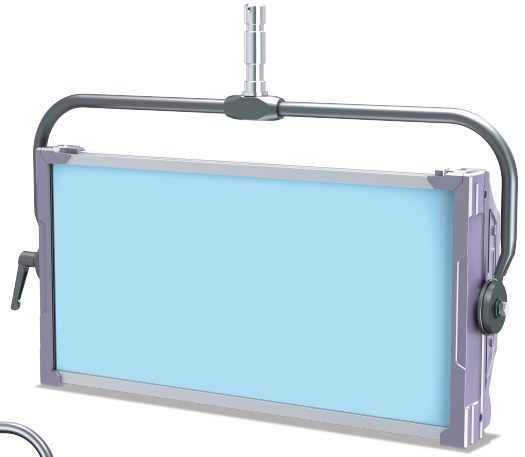

Aurora 400c

LED HIGH POWER RGB PANEL

LAMPHEAD CONTENTS

- Lamp Housing with Soft Diffusion Filter
- M.O. Stirrup with Ø28mm (1-1/8 in.) Spigot
- AC Power Cable
- DC Power Cable

ACCESSORIES

- 4-leaf Barndoor
- Softbox
- Soft Eggcrate
- Metal Eggcrate
- Lantern with Skirt
- P.O. Stirrup with Ø28mm (1-1/8 in.) Spigot
- Safety Cable(for lamphead)

AURORA 400C

SPECIFICATIONS

Identity No.	L0040RGB
Max. Capacity	400W
Voltage	95V ~ 260V AC 22V ~ 36V DC
Current	2A @ 220V AC 17A @ 24V DC
Color Temp. Range	2700K - 10000K
Color	R/G/B/W/CW color mixing
CRI	Average >95
TLCI	Average >95
Dimming Range	0-100%
Control Signal	DMX / RDM
DMX Channel	Varied (depends on DMX mode selection)
LED Life Time	30,000 Hrs (Estimated)
Stirrup	with Ø28mm (1-1/8 in.) Spigot
Class / IP Rating	1 / IP 23
Max. Surface Temp.	60 °C [140 °F]
Max. Ambient Temp.	45 °C [113 °F]
Operating Range	+90° ~ 0° ~ -90°
Weight (Lamphead)	13 kg [29 lbs]