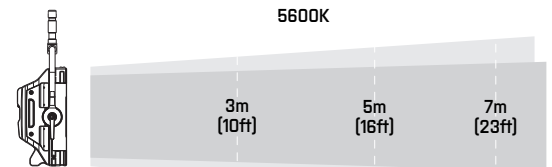

Aurora 400c

LED HIGH POWER RGB PANEL

LAMPHEAD CONTENTS

- Lamp Housing with Soft Diffusion Filter
- M.O. Stirrup with Ø28mm (1-1/8 in.) Spigot
- AC Power Cable
- DC Power Cable

ACCESSORIES

- 4-leaf Barndoor
- Softbox
- Soft Eggcrate
- Metal Eggcrate
- Lantern with Skirt
- P.O. Stirrup with Ø28mm (1-1/8 in.) Spigot
- Safety Cable(for lamphead)

AURORA 400C

SPECIFICATIONS

Identity No.	L0040RGB
Max. Capacity	400W
Voltage	95V ~ 260V AC 22V ~ 36V DC
Current	2A @ 220V AC 17A @ 24V DC
Color Temp. Range	2700K - 10000K
Color	R/G/B/W/CW color mixing
CRI	Average >95
TLCI	Average >95
Dimming Range	0-100%
Control Signal	DMX / RDM
DMX Channel	Varied (depends on DMX mode selection)
LED Life Time	30,000 Hrs (Estimated)
Stirrup	with Ø28mm (1-1/8 in.) Spigot
Class / IP Rating	1 / IP 23
Max. Surface Temp.	60 °C [140 °F]
Max. Ambient Temp.	45 °C [113 °F]
Operating Range	+90° ~ 0° ~ -90°
Weight (Lamphead)	13 kg [29 lbs]

PHOTOMETRIC DATA

DIMENSIONS (in)

SPECTRUM

5600K

3200K

HISTOGRAM

5600K

3200K