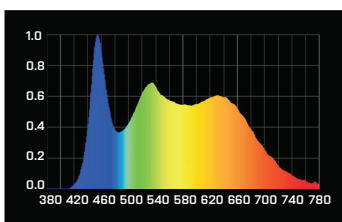

AURORA 400C

SPECIFICATIONS

Identity No.	L0040RGB
Max. Capacity	400W
Voltage	95V ~ 260V AC 22V ~ 36V DC
Current	2A @ 220V AC 17A @ 24V DC
Color Temp. Range	2700K - 10000K
Color	R/G/B/W/CW color mixing
CRI	Average >95
TLCI	Average >95
Dimming Range	0-100%
Control Signal	DMX / RDM
DMX Channel	Varied (depends on DMX mode selection)
LED Life Time	30,000 Hrs (Estimated)
Stirrup	with Ø28mm (1-1/8 in.) Spigot
Class / IP Rating	1 / IP 23
Max. Surface Temp.	60 °C [140 °F]
Max. Ambient Temp.	45 °C [113 °F]
Operating Range	+90° ~ 0° ~ -90°
Weight (Lamphead)	13 kg [29 lbs]

PHOTOMETRIC DATA

DIMENSIONS (in)

SPECTRUM

5600K

3200K

HISTOGRAM

5600K

3200K