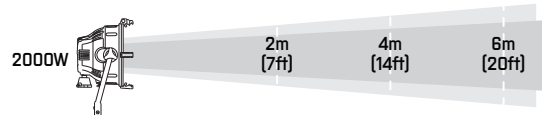

Requires Lamp Bulb

Cinelite 2000W

SPECIFICATIONS

Identity No.	L02000TO	
Capacity	2,000W	
Voltage	240V or 120V	
Lamp Type	P2/27 2000W 230V or FEY 2000W 120V	
Color Temp.	3200K	
Lamp Holder	RX7s	
Stirrup	Ø16mm (5/8 in.) Socket	
Class	1	
Max. Surface Temp.	220 °C	(428 °F)
Max. Ambient Temp.	45 °C	(113 °F)
Min. Distance to Illuminated Object	2 m	(6.5 ft)
Min. Distance to Flammable Object	1 m	(3.2 ft)
Operating Range	+45° ~ 0° ~ -45°	
Weight (Lamphead)	3.5 kg	(7.7 lbs)

ACCESSORIES

4-leaf Rotatable Barndoor

Set of 4 Scrims Ø254mm(10 in.):

Full Single, Full Double, Half Single, Half Double

Scrim Bag

Safety Wire (for Barndoor)

PHOTOMETRIC DATA

	2m (7ft)	4m (14ft)	6m (20ft)
Spot [24°]			
Lux	33080	8270	3676
Beam Ø	0.85m (3ft)	1.70m (6ft)	2.55m (9 ft)
Flood [79°]			
Lux	6310	1578	701
Beam Ø	3.30m (11 ft)	6.59m (22 ft)	9.89m (33 ft)

DIMENSIONS (in)