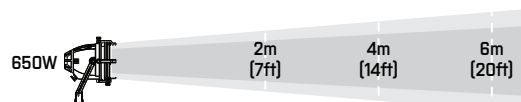

Requires Lamp Bulb

Cinelite 650W

SPECIFICATIONS

| | |
|-------------------------------------|--|
| Identity No. | L00650TD |
| | L0065ATO (with Accessory Holder) |
| Capacity | 650W / 600W / 500W |
| Voltage | 240V or 120V or 100V |
| Lamp Type | DYR650W 230V or DYS600W 120V or JCD500WCC 100V |
| Color Temp. | 3200K |
| Lamp Holder | GY9.5 |
| Stirrup | Ø16mm (5/8 in.) Socket |
| Class | 1 |
| Max. Surface Temp. | 220 °C (428 °F) |
| Max. Ambient Temp. | 45 °C (113 °F) |
| Min. Distance to Illuminated Object | 1 m (3.2 ft) |
| Min. Distance to Flammable Object | 0.1 m (.32 ft) |
| Operating Range | +45° ~ 0° ~ -45° |
| Weight (Lamphead) | 1.5 kg (3.3 lbs) |

ACCESSORIES

4-leaf Rotatable Barndoor

Set of 4 Scrims Ø127mm :

Full Single, Full Double, Half Single, Half Double

Scrim Bag

Safety Wire (for Barndoor)

Accessory Holder

PHOTOMETRIC DATA

| | 2m (7ft) | 4m (14ft) | 6m (20ft) |
|--------------|----------------|-----------------|-----------------|
| Spot (27.4°) | | | |
| Lux | 3172 | 793 | 352 |
| Beam Ø | 0.97m (3ft) | 1.95m (7ft) | 2.93m (10ft) |
| Flood (59°) | | | |
| Lux | 1428 | 357 | 159 |
| Beam Ø | 2.27m (8ft) | 4.53m (15ft) | 6.80m (24ft) |