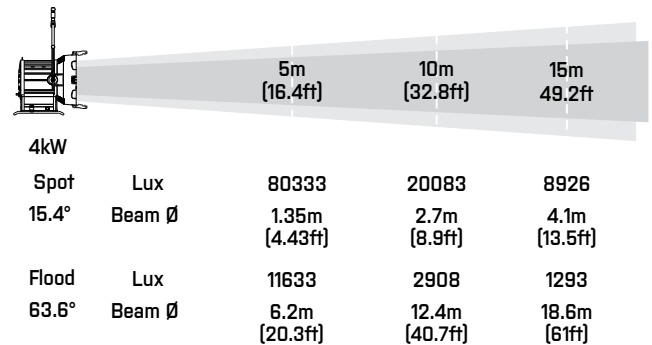

Daylight Faceted PAR F4k

■ LAMPHEAD CONTENTS

- Lamp Housing without Bulb (purple grey & silver color)
- 4-leaf Rotatable Barndoor with Safety Wire
- Ø335mm (13in) UV Protective Lens
- Inlet Cable with Multi-Pin Connector
- Stirrup with Ø28mm (1-1/8 in.) Spigot

Requires Electronic Ballast, Lamphead to Ballast Cable and Lamp Bulb

Daylight Faceted PAR F4k

■ SPECIFICATIONS

Identity No.	L04000FP	
Capacity	4,000W	
Lamp Bulb Voltage	200V	
UV Protective Lens	Ø335mm (13in)	
Lamp Type	HMI 4000W/SE	
Color Temp.	5600K	
Lamp Holder	G38	
Stirrup	Ø28mm (1-1/8 in.) Spigot	
Class / IP Rating	1 / IP 23	
Max. Surface Temp.	190 °C	[374°F]
Max. Ambient Temp.	45 °C	[113°F]
Min. Distance to Illuminated Object	10 m	[33ft]
Min. Distance to Flammable Object	1 m	[3ft]
Operating Range	+45° ~ 0° ~ -45°	
Weight (Lamphead)	19.0 kg	[42lbs]
Weight (with barndoor)	22.0 kg	[49lbs]

■ PHOTOMETRIC DATA

■ DIMENSIONS (in)

■ ACCESSORIES

- Electronic Ballast V3 : 4kW/2.5kW
- Lamphead to Ballast Cable : 7m (23 ft.) or 15m (49 ft.)
- 4-leaf Rotatable Barndoor
- Set of 4 Scrim : Ø394mm (15-1/2 in.)
- Full Single, Full Double, Half Single, Half Double
- Scrim Bag
- Safety Cable (for lamphead)
- Safety Wire (for barndoor)
- Spill Ring