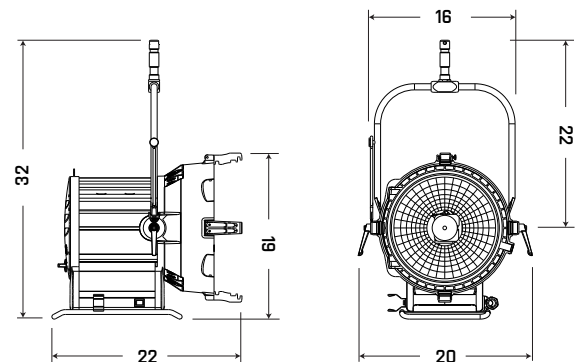

Daylight Faceted PAR F4k

■ LAMPHEAD CONTENTS

- Lamp Housing without Bulb (purple grey & silver color)
- 4-leaf Rotatable Barndoor with Safety Wire
- Ø335mm (13in) UV Protective Lens
- Inlet Cable with Multi-Pin Connector
- Stirrup with Ø28mm (1-1/8 in.) Spigot

Requires Electronic Ballast, Lamphead to Ballast Cable and Lamp Bulb

Daylight Faceted PAR F4k

■ SPECIFICATIONS

Identity No.	L04000FP	
Capacity	4,000W	
Lamp Bulb Voltage	200V	
UV Protective Lens	Ø335mm (13in)	
Lamp Type	HMI 4000W/SE	
Color Temp.	5600K	
Lamp Holder	G38	
Stirrup	Ø28mm (1-1/8 in.) Spigot	
Class / IP Rating	1 / IP 23	
Max. Surface Temp.	190 °C	[374°F]
Max. Ambient Temp.	45 °C	[113°F]
Min. Distance to Illuminated Object	10 m	[33ft]
Min. Distance to Flammable Object	1 m	[3ft]
Operating Range	+45° ~ 0° ~ -45°	
Weight (Lamphead)	19.0 kg	[42lbs]
Weight (with barndoor)	22.0 kg	[49lbs]

■ PHOTOMETRIC DATA

■ DIMENSIONS (in)

■ ACCESSORIES

- Electronic Ballast V3 : 4kW/2.5kW
- Lamphead to Ballast Cable : 7m (23 ft.) or 15m (49 ft.)
- 4-leaf Rotatable Barndoor
- Set of 4 Scrim : Ø394mm (15-1/2 in.)
- Full Single, Full Double, Half Single, Half Double
- Scrim Bag
- Safety Cable (for lamphead)
- Safety Wire (for barndoor)
- Spill Ring