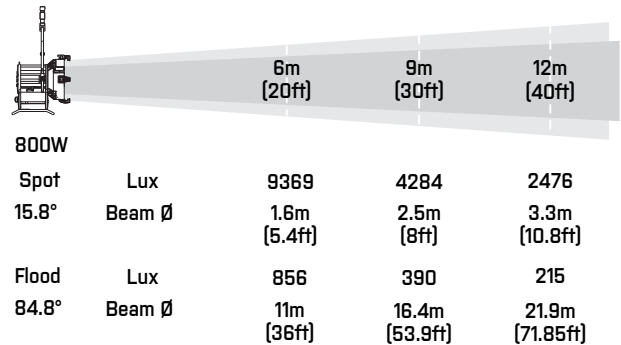

PHOTOMETRIC DATA