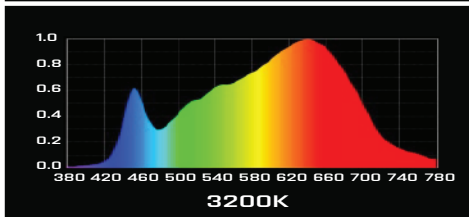

PZB300
16° - 28°

LED Profile 300(16°-28°)

■ LAMPHEAD CONTENTS

- Lamp Housing(black color)
- Barrel
- Stirrup with Ø28mm(1-1/8 in.)Spigot
- Filter Frame
- Set of 4 Cutters
- Power Cable

SPECTRUM

HISTOGRAM

LED Profile 300(16°-28°)

■ SPECIFICATIONS

Identity No.	L301628PZB
Max. Capacity	300W
Voltage	95 - 260V AC 50Hz / 60Hz 22 - 36V DC
Current	1.4A @220V AC 12.5A @24V DC
Color Temp.	Adjustable 2700K - 6000K
CRI	>95
TLCI	>95
Beam Angle	16°-28°
Dimming	0-100%
Control Signal	DMX 512
DMX Channel	2
LED Life	Approx. 30,000 Hrs
Stirrup	Ø28mm(1-1/8 in.)Spigot
Class / IP Rating	1 / IP 23
Max. Surface Temp.	60 °C [140 °F]
Max. Ambient Temp.	35 °C [95 °F]
Operation Range	+45° ~ 0° ~ -45°
Weight (with Barrel)	13.0 kg [28.7 lbs]
Weight (Lamphead)	8.5 kg [18.7 lbs]

■ ACCESSORIES

- Hook Clamp
- Iris
- Gobo Adapter
- Safety Cable(for lamphead)

■ PHOTOMETRIC DATA

		7m (23ft)	9m (30ft)	10m (33ft)
5600K	16° Lux Beam Ø	3594 1.97m (6.5ft)	2200 2.53m (8.3ft)	1718 2.81m (9.2ft)
	28° Lux Beam Ø	1352 3.49m (12.9ft)	807 4.49m (14.7ft)	653 4.99m (16.4ft)
3200K	16° Lux Beam Ø	2582 1.97m (6.5ft)	1593 2.53m (8.3ft)	1223 2.81m (9.2ft)
	28° Lux Beam Ø	967 3.49m (12.9ft)	577 4.49m (14.7ft)	469 4.99m (16.4ft)