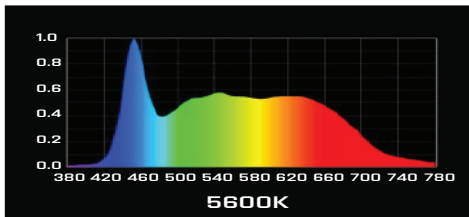

PZB300
16° - 28°

LED Profile 300(16°-28°)

■ LAMPHEAD CONTENTS

- Lamp Housing(black color)
- Barrel
- Stirrup with Ø28mm(1-1/8 in.)Spigot
- Filter Frame
- Set of 4 Cutters
- Power Cable

SPECTRUM

HISTOGRAM

LED Profile 300(16°-28°)

■ SPECIFICATIONS

Identity No.	L301628PZB
Max. Capacity	300W
Voltage	95 - 260V AC 50Hz / 60Hz 22 - 36V DC
Current	1.4A @220V AC 12.5A @24V DC
Color Temp.	Adjustable 2700K - 6000K
CRI	>95
TLCI	>95
Beam Angle	16°-28°
Dimming	0-100%
Control Signal	DMX 512
DMX Channel	2
LED Life	Approx. 30,000 Hrs
Stirrup	Ø28mm(1-1/8 in.)Spigot
Class / IP Rating	1 / IP 23
Max. Surface Temp.	60 °C [140 °F]
Max. Ambient Temp.	35 °C [95 °F]
Operation Range	+45° ~ 0° ~ -45°
Weight (with Barrel)	13.0 kg [28.7 lbs]
Weight (Lamphead)	8.5 kg [18.7 lbs]

■ ACCESSORIES

- Hook Clamp
- Iris
- Gobo Adapter
- Safety Cable(for lamphead)

■ PHOTOMETRIC DATA

		7m (23ft)	9m (30ft)	10m (33ft)
5600K	16° Lux Beam Ø	3594 1.97m (6.5ft)	2200 2.53m (8.3ft)	1718 2.81m (9.2ft)
	28° Lux Beam Ø	1352 3.49m (12.9ft)	807 4.49m (14.7ft)	653 4.99m (16.4ft)
3200K	16° Lux Beam Ø	2582 1.97m (6.5ft)	1593 2.53m (8.3ft)	1223 2.81m (9.2ft)
	28° Lux Beam Ø	967 3.49m (12.9ft)	577 4.49m (14.7ft)	469 4.99m (16.4ft)