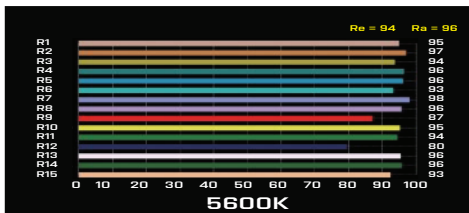

PZB300
16° - 28°

LED Profile 300(16°-28°)

■ LAMPHEAD CONTENTS

- Lamp Housing(black color)
- Barrel
- Stirrup with Ø28mm(1-1/8 in.)Spigot
- Filter Frame
- Set of 4 Cutters
- Power Cable

SPECTRUM

HISTOGRAM

LED Profile 300(16°-28°)

■ SPECIFICATIONS

Identity No.	L301628PZB
Max. Capacity	300W
Voltage	95 - 260V AC 50Hz / 60Hz 22 - 36V DC
Current	1.4A @220V AC 12.5A @24V DC
Color Temp.	Adjustable 2700K - 6000K
CRI	>95
TLCI	>95
Beam Angle	16°-28°
Dimming	0-100%
Control Signal	DMX 512
DMX Channel	2
LED Life	Approx. 30,000 Hrs
Stirrup	Ø28mm(1-1/8 in.)Spigot
Class / IP Rating	1 / IP 23
Max. Surface Temp.	60 °C [140 °F]
Max. Ambient Temp.	35 °C [95 °F]
Operation Range	+45° ~ 0° ~ -45°
Weight (with Barrel)	13.0 kg [28.7 lbs]
Weight (Lamphead)	8.5 kg [18.7 lbs]

■ ACCESSORIES

- Hook Clamp
- Iris
- Gobo Adapter
- Safety Cable(for lamphead)

■ PHOTOMETRIC DATA

		7m (23ft)	9m (30ft)	10m (33ft)
5600K	16° Lux Beam Ø	3594 1.97m (6.5ft)	2200 2.53m (8.3ft)	1718 2.81m (9.2ft)
	28° Lux Beam Ø	1352 3.49m (12.9ft)	807 4.49m (14.7ft)	653 4.99m (16.4ft)
3200K	16° Lux Beam Ø	2582 1.97m (6.5ft)	1593 2.53m (8.3ft)	1223 2.81m (9.2ft)
	28° Lux Beam Ø	967 3.49m (12.9ft)	577 4.49m (14.7ft)	469 4.99m (16.4ft)