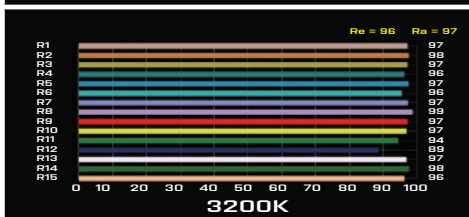

PZB300
16° - 28°

LED Profile 300(16°-28°)

■ LAMPHEAD CONTENTS

- Lamp Housing(black color)
- Barrel
- Stirrup with Ø28mm(1-1/8 in.)Spigot
- Filter Frame
- Set of 4 Cutters
- Power Cable

SPECTRUM

HISTOGRAM

LED Profile 300(16°-28°)

■ SPECIFICATIONS

Identity No.	L301628PZB
Max. Capacity	300W
Voltage	95 - 260V AC 50Hz / 60Hz 22 - 36V DC
Current	1.4A @220V AC 12.5A @24V DC
Color Temp.	Adjustable 2700K - 6000K
CRI	>95
TLCI	>95
Beam Angle	16°-28°
Dimming	0-100%
Control Signal	DMX 512
DMX Channel	2
LED Life	Approx. 30,000 Hrs
Stirrup	Ø28mm(1-1/8 in.)Spigot
Class / IP Rating	1 / IP 23
Max. Surface Temp.	60 °C [140 °F]
Max. Ambient Temp.	35 °C [95 °F]
Operation Range	+45° ~ 0° ~ -45°
Weight (with Barrel)	13.0 kg [28.7 lbs]
Weight (Lamphead)	8.5 kg [18.7 lbs]

■ ACCESSORIES

- Hook Clamp
- Iris
- Gobo Adapter
- Safety Cable(for lamphead)

■ PHOTOMETRIC DATA

		7m (23ft)	9m (30ft)	10m (33ft)
5600K	16° Lux Beam Ø	3594 1.97m (6.5ft)	2200 2.53m (8.3ft)	1718 2.81m (9.2ft)
	28° Lux Beam Ø	1352 3.49m (12.9ft)	807 4.49m (14.7ft)	653 4.99m (16.4ft)
3200K	16° Lux Beam Ø	2582 1.97m (6.5ft)	1593 2.53m (8.3ft)	1223 2.81m (9.2ft)
	28° Lux Beam Ø	967 3.49m (12.9ft)	577 4.49m (14.7ft)	469 4.99m (16.4ft)