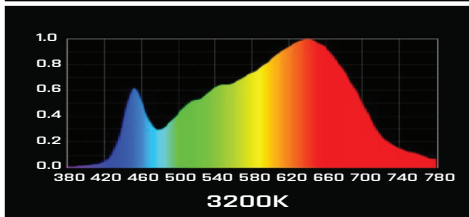

PZB300
25°- 50°

LED Profile 300(25°-50°)

■ LAMPHEAD CONTENTS

- Lamp Housing
- Barrel
- Stirrup with Ø28mm(1-1/8 in.) Spigot
- Set of 4 Cutters
- Power Cable

SPECTRUM

HISTOGRAM

LED Profile 300(25°-50°)

■ SPECIFICATIONS

Identity No.	L302550PZB
Max. Capacity	300W
Voltage	95 - 260V AC 50Hz / 60Hz 22 - 36V DC
Current	1.4A @220V AC 12.5A @24V DC
Color Temp.	Adjustable 2700K - 6000K
CRI	>95
TLCI	>95
Beam Angle	25°-50°
Dimming	0-100%
Control Signal	DMX 512
DMX Channel	2
LED Life	Approx. 30,000 Hrs
Stirrup	Ø28mm(1-1/8 in.) Spigot
Class / IP Rating	1 / IP 23
Max. Surface Temp.	60 °C [140 °F]
Max. Ambient Temp.	35 °C [95 °F]
Operation Range	+45° ~ 0° ~ -45°
Weight (with Barrel)	12.0 kg [26.5 lbs]
Weight (Lamphead)	8.5 kg [18.7 lbs]

■ ACCESSORIES

Hook Clamp

Iris

Gobo Adapter

Safety Cable(for lamphead)

■ PHOTOMETRIC DATA

			5m (16ft)	6m (20ft)	7m (23ft)
5600K	25°	Lux	3206	2226	1688
		Beam Ø	2.22m (7.3ft)	2.66m (8.7ft)	3.10m (10.2ft)
5600K	50°	Lux	1059	735	549
		Beam Ø	4.66m (15.3ft)	5.60m (18.4ft)	6.53m (21.4ft)
3200K	25°	Lux	2365	1642	1248
		Beam Ø	2.22m (7.3ft)	2.66m (8.7ft)	3.10m (10.2ft)
3200K	50°	Lux	780	542	411
		Beam Ø	4.66m (15.3ft)	5.60m (18.4ft)	6.53m (21.4ft)