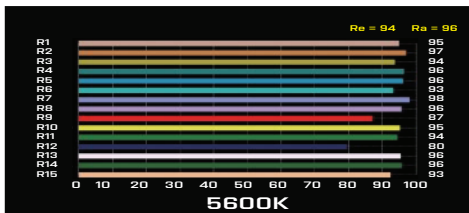

PZB300
25°- 50°

LED Profile 300(25°-50°)

■ LAMPHEAD CONTENTS

- Lamp Housing
- Barrel
- Stirrup with Ø28mm(1-1/8 in.) Spigot
- Set of 4 Cutters
- Power Cable

SPECTRUM

HISTOGRAM

LED Profile 300(25°-50°)

■ SPECIFICATIONS

Identity No.	L302550PZB
Max. Capacity	300W
Voltage	95 - 260V AC 50Hz / 60Hz 22 - 36V DC
Current	1.4A @220V AC 12.5A @24V DC
Color Temp.	Adjustable 2700K - 6000K
CRI	>95
TLCI	>95
Beam Angle	25°-50°
Dimming	0-100%
Control Signal	DMX 512
DMX Channel	2
LED Life	Approx. 30,000 Hrs
Stirrup	Ø28mm(1-1/8 in.) Spigot
Class / IP Rating	1 / IP 23
Max. Surface Temp.	60 °C [140 °F]
Max. Ambient Temp.	35 °C [95 °F]
Operation Range	+45° ~ 0° ~ -45°
Weight (with Barrel)	12.0 kg [26.5 lbs]
Weight (Lamphead)	8.5 kg [18.7 lbs]

■ ACCESSORIES

Hook Clamp

Iris

Gobo Adapter

Safety Cable(for lamphead)

■ PHOTOMETRIC DATA

			5m (16ft)	6m (20ft)	7m (23ft)
5600K	25°	Lux	3206	2226	1688
		Beam Ø	2.22m (7.3ft)	2.66m (8.7ft)	3.10m (10.2ft)
5600K	50°	Lux	1059	735	549
		Beam Ø	4.66m (15.3ft)	5.60m (18.4ft)	6.53m (21.4ft)
3200K	25°	Lux	2365	1642	1248
		Beam Ø	2.22m (7.3ft)	2.66m (8.7ft)	3.10m (10.2ft)
3200K	50°	Lux	780	542	411
		Beam Ø	4.66m (15.3ft)	5.60m (18.4ft)	6.53m (21.4ft)