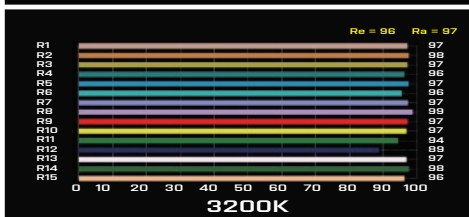

PZB300
25°- 50°

LED Profile 300(25°-50°)

■ LAMPHEAD CONTENTS

- Lamp Housing
- Barrel
- Stirrup with Ø28mm(1-1/8 in.) Spigot
- Set of 4 Cutters
- Power Cable

SPECTRUM

HISTOGRAM

LED Profile 300(25°-50°)

■ SPECIFICATIONS

Identity No.	L302550PZB
Max. Capacity	300W
Voltage	95 - 260V AC 50Hz / 60Hz 22 - 36V DC
Current	1.4A @220V AC 12.5A @24V DC
Color Temp.	Adjustable 2700K - 6000K
CRI	>95
TLCI	>95
Beam Angle	25°-50°
Dimming	0-100%
Control Signal	DMX 512
DMX Channel	2
LED Life	Approx. 30,000 Hrs
Stirrup	Ø28mm(1-1/8 in.) Spigot
Class / IP Rating	1 / IP 23
Max. Surface Temp.	60 °C [140 °F]
Max. Ambient Temp.	35 °C [95 °F]
Operation Range	+45° ~ 0° ~ -45°
Weight (with Barrel)	12.0 kg [26.5 lbs]
Weight (Lamphead)	8.5 kg [18.7 lbs]

■ ACCESSORIES

Hook Clamp

Iris

Gobo Adapter

Safety Cable(for lamphead)

■ PHOTOMETRIC DATA

			5m (16ft)	6m (20ft)	7m (23ft)
5600K	25°	Lux	3206	2226	1688
		Beam Ø	2.22m (7.3ft)	2.66m (8.7ft)	3.10m (10.2ft)
5600K	50°	Lux	1059	735	549
		Beam Ø	4.66m (15.3ft)	5.60m (18.4ft)	6.53m (21.4ft)
3200K	25°	Lux	2365	1642	1248
		Beam Ø	2.22m (7.3ft)	2.66m (8.7ft)	3.10m (10.2ft)
3200K	50°	Lux	780	542	411
		Beam Ø	4.66m (15.3ft)	5.60m (18.4ft)	6.53m (21.4ft)