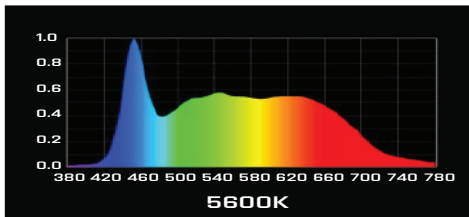

PZB300
25°- 50°

LED Profile 300(25°-50°)

■ LAMPHEAD CONTENTS

- Lamp Housing
- Barrel
- Stirrup with Ø28mm(1-1/8 in.) Spigot
- Set of 4 Cutters
- Power Cable

SPECTRUM

HISTOGRAM

LED Profile 300(25°-50°)

■ SPECIFICATIONS

Identity No.	L302550PZB
Max. Capacity	300W
Voltage	95 - 260V AC 50Hz / 60Hz 22 - 36V DC
Current	1.4A @220V AC 12.5A @24V DC
Color Temp.	Adjustable 2700K - 6000K
CRI	>95
TLCI	>95
Beam Angle	25°-50°
Dimming	0-100%
Control Signal	DMX 512
DMX Channel	2
LED Life	Approx. 30,000 Hrs
Stirrup	Ø28mm(1-1/8 in.) Spigot
Class / IP Rating	1 / IP 23
Max. Surface Temp.	60 °C [140 °F]
Max. Ambient Temp.	35 °C [95 °F]
Operation Range	+45° ~ 0° ~ -45°
Weight (with Barrel)	12.0 kg [26.5 lbs]
Weight (Lamphead)	8.5 kg [18.7 lbs]

■ ACCESSORIES

Hook Clamp

Iris

Gobo Adapter

Safety Cable(for lamphead)

■ PHOTOMETRIC DATA

			5m (16ft)	6m (20ft)	7m (23ft)
5600K	25°	Lux	3206	2226	1688
		Beam Ø	2.22m (7.3ft)	2.66m (8.7ft)	3.10m (10.2ft)
5600K	50°	Lux	1059	735	549
		Beam Ø	4.66m (15.3ft)	5.60m (18.4ft)	6.53m (21.4ft)
3200K	25°	Lux	2365	1642	1248
		Beam Ø	2.22m (7.3ft)	2.66m (8.7ft)	3.10m (10.2ft)
3200K	50°	Lux	780	542	411
		Beam Ø	4.66m (15.3ft)	5.60m (18.4ft)	6.53m (21.4ft)