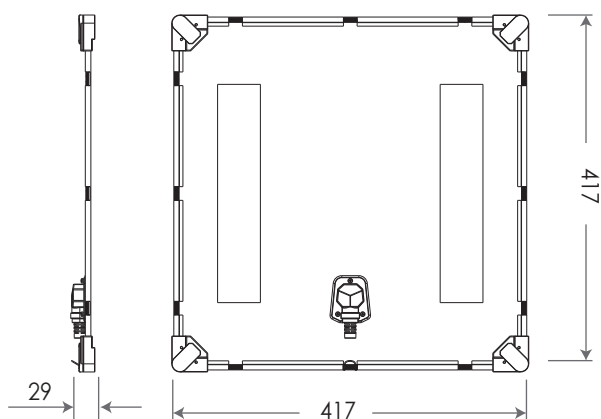

KIT CONTENTS

ACCESSORIES

- Soft Grid with bag
- Lantern with Skirt
- Softbox + Soft Eggcrate with bag

SPECIFICATIONS

| | |
|-------------------|------------------------|
| Identity No. | L0010CMC |
| Max. Capacity | 100W |
| Color Temp. Range | 2700K - 10000K |
| Color | R/G/B/W Color Mixing |
| CRI | Average >95 |
| TLCI | Average >90 |
| Dimming Range | 0-100% |
| Control Signal | DMX / RDM |
| LED Lifetime | 30,000 Hrs (Estimated) |
| LED | 240 pcs. Red |
| | 240 pcs. Green |
| | 240 pcs. Blue |
| | 240 pcs. White |
| Weight | 687g |

POWER SUPPLY

| | |
|---------------|---------------|
| Capacity | 120W |
| Input Voltage | 100 - 240V AC |

CONTROL BOX

| | |
|---------------|-----------------------------|
| Identity | A0100LCC |
| Capacity | 100W |
| Input Voltage | 48V DC or V-mount 14-30V DC |
| Weight | 1728g |

DIMENSIONS (mm)

PHOTOMETRIC DATA

Naked, without diffuser