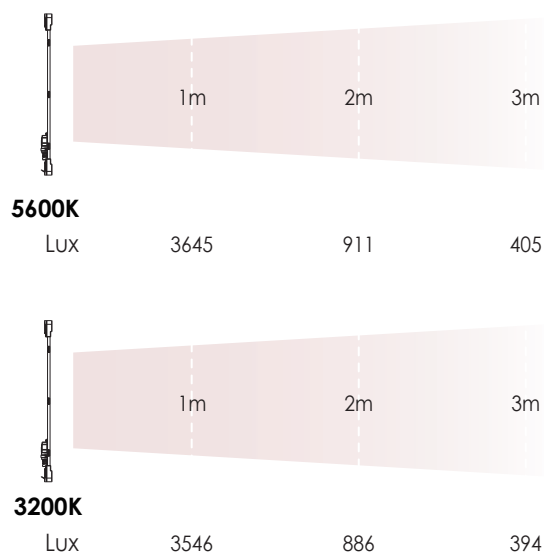

KIT CONTENTS

ACCESSORIES

- Soft Grid with bag
- Lantern with Skirt
- Softbox + Soft Eggcrate with bag

SPECIFICATIONS

| | |
|-------------------|------------------------|
| Identity No. | L0010CMC |
| Max. Capacity | 100W |
| Color Temp. Range | 2700K - 10000K |
| Color | R/G/B/W Color Mixing |
| CRI | Average >95 |
| TLCI | Average >90 |
| Dimming Range | 0-100% |
| Control Signal | DMX / RDM |
| LED Lifetime | 30,000 Hrs (Estimated) |
| LED | 240 pcs. Red |
| | 240 pcs. Green |
| | 240 pcs. Blue |
| | 240 pcs. White |
| Weight | 687g |

POWER SUPPLY

| | |
|---------------|---------------|
| Capacity | 120W |
| Input Voltage | 100 - 240V AC |

CONTROL BOX

| | |
|---------------|-----------------------------|
| Identity | A0100LCC |
| Capacity | 100W |
| Input Voltage | 48V DC or V-mount 14-30V DC |
| Weight | 1728g |

DIMENSIONS (mm)

PHOTOMETRIC DATA

Naked, without diffuser