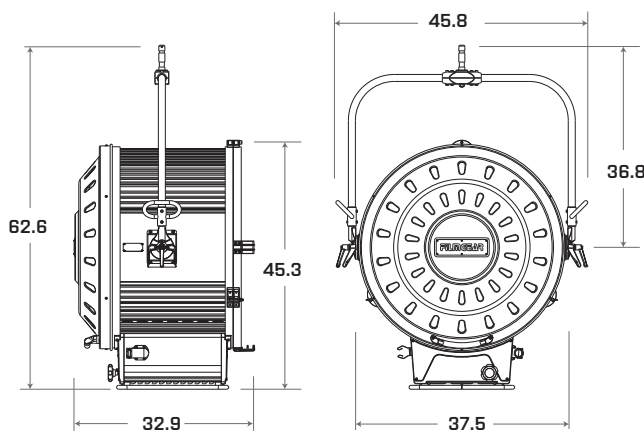

Exclude Lamp Bulb

HMI Mode : Requires Electronic Ballast

Power Beam Hybrid D18T24

SPECIFICATIONS

Identity No.	L1800PBH
Capacity	Daylight : 18,000W / 12,000W Tungsten : 24,000W / 20,000W
Voltage	Daylight : 225V / 160V Tungsten : 200 - 240V AC
Parabolic Reflector	Ø914mm [35.9in]
Protective Lens	Ø883mm [34.7in]
Lamp Type	HMI 18kW SE / 12kW SE Tungsten 24kW SE / 20kW SE
Lamp Base	GX51 / GX38 / G38
Stirrup	Ø28mm (1-1/8 in.) Spigot
Class / IP Rating	1 / IP 23
Max. Surface Temp.	260 °C [500°F]
Min. Distance to Illuminated Object	22.5m [73.8ft]
Min. Distance to Flammable Object	2m [6.5ft]
Operating Range	+45° ~ 0° ~ -45°
Weight (lamphead)	96kg [211.6lbs]

DIMENSIONS (in)

PHOTOMETRIC DATA

		DAYLIGHT 18k/12kW				
		20m (65.6ft)	35m (114.8ft)	50m (164ft)	75m (246ft)	100m (328ft)
18kW	Lux	181130	59144	28980	12885	7245
	Beam Ø	0.96m (3.1ft)	0.96m (3.1ft)	0.96m (3.1ft)	0.96m (3.1ft)	0.96m (3.1ft)
Spot	Lux	15935	5203	2550	1125	645
	Beam Ø	5.98m (19.6ft)	10.46m (34.4ft)	14.95m (49ft)	22.42m (73.5ft)	29.89m (98ft)
12kW	Lux	120753	39430	19320	8590	4830
	Beam Ø	0.96m (3.1ft)	0.96m (3.1ft)	0.96m (3.1ft)	0.96m (3.1ft)	0.96m (3.1ft)
Flood	Lux	10623	3469	1700	750	430
	Beam Ø	5.98m (19.6ft)	10.46m (34.4ft)	14.95m (49ft)	22.42m (73.5ft)	29.89m (98ft)

		TUNGSTEN 24k/20kW				
		18m (59ft)	25m (82ft)	50m (164ft)	75m (246ft)	100m (328ft)
24kW	Lux	24916	12918	3230	1435	807
	Beam Ø	1.73m (5.6ft)	2.4m (7.8ft)	4.8m (15.7ft)	7.2m (23.6ft)	9.6m (31.4ft)
Spot	Lux	7864	4075	1019	453	255
	Beam Ø	5.34m (17.5ft)	7.41m (24.3ft)	14.82m (48.6ft)	22.23m (72.9ft)	29.64m (97.2ft)
20kW	Lux	26380	13675	3419	1519	855
	Beam Ø	1.73m (5.6ft)	2.4m (7.8ft)	4.8m (15.7ft)	7.2m (23.6ft)	9.6m (31.4ft)
Flood	Lux	6944	3599	900	400	225
	Beam Ø	5.34m (17.5ft)	7.41m (24.3ft)	14.82m (48.6ft)	22.23m (72.9ft)	29.64m (97.2ft)