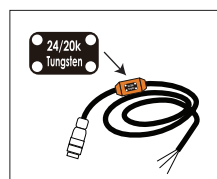

Power Beam Hybrid Daylight 18k/12kW Tungsten 24k/20kW

LAMPHEAD CONTENTS

Lamp Housing with

- High Reflective Parabolic Glass Mirror
- Stirrup with Ø28mm (1.1in) Spigot
- Lamphead to EB Cable 15m (50ft)
- Inlet Cable 15m (50ft) (Bare End)

DIMENSIONS (in)

PHOTOMETRIC DATA

		DAYLIGHT 18k/12kW				
		20m (65.6ft)	35m (114.8ft)	50m (164ft)	75m (246ft)	100m (328ft)
18kW	Lux	181130	59144	28980	12885	7245
	Beam Ø	0.96m (3.1ft)	0.96m (3.1ft)	0.96m (3.1ft)	0.96m (3.1ft)	0.96m (3.1ft)
Spot	Lux	15935	5203	2550	1125	645
	Beam Ø	5.98m (19.6ft)	10.46m (34.4ft)	14.95m (49ft)	22.42m (73.5ft)	29.89m (98ft)
12kW	Lux	120753	39430	19320	8590	4830
	Beam Ø	0.96m (3.1ft)	0.96m (3.1ft)	0.96m (3.1ft)	0.96m (3.1ft)	0.96m (3.1ft)
Flood	Lux	10623	3469	1700	750	430
	Beam Ø	5.98m (19.6ft)	10.46m (34.4ft)	14.95m (49ft)	22.42m (73.5ft)	29.89m (98ft)

		TUNGSTEN 24k/20kW				
		18m (59ft)	25m (82ft)	50m (164ft)	75m (246ft)	100m (328ft)
24kW	Lux	24916	12918	3230	1435	807
	Beam Ø	1.73m (5.6ft)	2.4m (7.8ft)	4.8m (15.7ft)	7.2m (23.6ft)	9.6m (31.4ft)
Spot	Lux	7864	4075	1019	453	255
	Beam Ø	5.34m (17.5ft)	7.41m (24.3ft)	14.82m (48.6ft)	22.23m (72.9ft)	29.64m (97.2ft)
20kW	Lux	26380	13675	3419	1519	855
	Beam Ø	1.73m (5.6ft)	2.4m (7.8ft)	4.8m (15.7ft)	7.2m (23.6ft)	9.6m (31.4ft)
Flood	Lux	6944	3599	900	400	225
	Beam Ø	5.34m (17.5ft)	7.41m (24.3ft)	14.82m (48.6ft)	22.23m (72.9ft)	29.64m (97.2ft)

ACCESSORIES

18k/12kW
Electronic Ballast

18k/12kW Head to
Ballast Cable

24k/20kW Cable
(Bare End)

Electronic Dimmer
24kW/12kW DMX

Transport Case