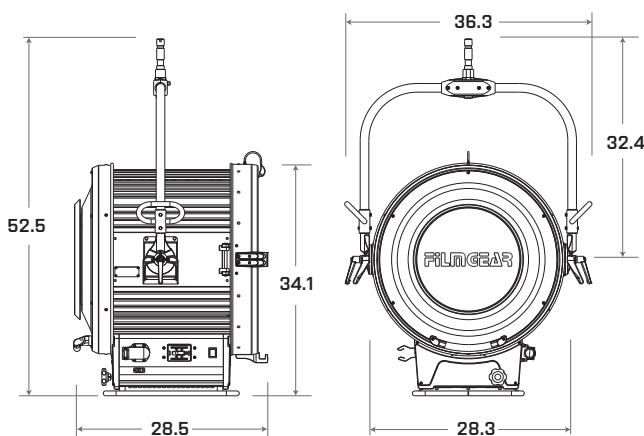

## LAMPHEAD CONTENTS

Lamp Housing with

- High Reflective Parabolic Glass Mirror
- On-Off Switch
- Stirrup with Ø28mm (1.1in) Spigot
- Lamphead to EB Cable 10m [32.8ft]
- Inlet Cable 10m [32.8ft] (Bare End)

### SPECIFICATIONS

Identity No.	L0900PBH
Capacity	Daylight : 9,000W / 6,000W Tungsten : 12,000W / 10,000W
Voltage	Daylight : 160V / 125V Tungsten : 200 - 240V AC
Parabolic Reflector	Ø628mm [24.7in]
Protective Lens	Ø645mm [25.3in]
Lamp Type	HMI 9kW / 6kW SE Tungsten 12kW / 10kW SE
Lamp Base	GX38
Stirrup	Ø28mm (1-1/8 in.) Spigot
Class / IP Rating	1 / IP 23
Max. Surface Temp.	220 °C [428°F]
Min. Distance to Illuminated Object	18m [59ft]
Min. Distance to Flammable Object	1.5m [4.9ft]
Operating Range	+45° ~ 0° ~ -45°
Weight (lamphead)	61kg [134.4lbs]

### DIMENSIONS (in)

		TUNGSTEN 12k/10kW				
		15m (49.2ft)	25m (82ft)	50m (164ft)	75m (246ft)	100m (328ft)
12kW	Lux	32400	5184	1296	576	324
	Spot Beam Ø	1.3m (4.2ft)	3.25m (10.6ft)	6.5m (21.3ft)	9.74m (31.9ft)	12.99m (42.6ft)
10kW	Lux	30290	4846	1212	538	303
	Spot Beam Ø	1.3m (4.2ft)	3.25m (10.6ft)	6.5m (21.3ft)	9.74m (31.9ft)	12.99m (42.6ft)
Flood	Lux	6800	1088	272	121	68
	Beam Ø	4.29m (14ft)	10.74m (35.2ft)	21.47m (70.4ft)	32.21m (105.6ft)	42.95m (140.9ft)
Flood	Lux	6350	1016	254	113	64
	Beam Ø	4.29m (14ft)	10.74m (35.2ft)	21.47m (70.4ft)	32.21m (105.6ft)	42.95m (140.9ft)