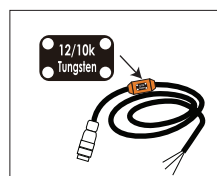

### PHOTOMETRIC DATA

		DAYLIGHT 9k/6kW				
		15m (49.2ft)	25m (82ft)	50m (164ft)	75m (246ft)	100m (328ft)
9kW	Lux	190000	68400	17100	7600	4275
	Spot Beam Ø	0.61m (2ft)	0.61m (2ft)	0.61m (2ft)	0.61m (2ft)	0.61m (2ft)
6kW	Lux	147217	53000	13250	5889	3312
	Spot Beam Ø	0.61m (2ft)	0.61m (2ft)	0.61m (2ft)	0.61m (2ft)	0.61m (2ft)
Flood	Lux	19111	6880	1720	764	430
	Beam Ø	3.6m (11.8ft)	6.00m (19.6ft)	12.01m (39.4ft)	18.01m (59ft)	24.02m (78.8ft)
Flood	Lux	15111	5440	1360	604	340
	Beam Ø	3.6m (11.8ft)	6.00m (19.6ft)	12.01m (39.4ft)	18.01m (59ft)	24.02m (78.8ft)

		TUNGSTEN 12k/10kW				
		15m (49.2ft)	25m (82ft)	50m (164ft)	75m (246ft)	100m (328ft)
12kW	Lux	32400	5184	1296	576	324
	Spot Beam Ø	1.3m (4.2ft)	3.25m (10.6ft)	6.5m (21.3ft)	9.74m (31.9ft)	12.99m (42.6ft)
10kW	Lux	30290	4846	1212	538	303
	Spot Beam Ø	1.3m (4.2ft)	3.25m (10.6ft)	6.5m (21.3ft)	9.74m (31.9ft)	12.99m (42.6ft)
Flood	Lux	6800	1088	272	121	68
	Beam Ø	4.29m (14ft)	10.74m (35.2ft)	21.47m (70.4ft)	32.21m (105.6ft)	42.95m (140.9ft)
Flood	Lux	6350	1016	254	113	64
	Beam Ø	4.29m (14ft)	10.74m (35.2ft)	21.47m (70.4ft)	32.21m (105.6ft)	42.95m (140.9ft)

### ACCESSORIES

9k/6kW  
Electronic Ballast

9k/6kW Head to  
Ballast Cable

12k/10kW Cable  
(Bare End)

Scrim with Bag

Transport Case