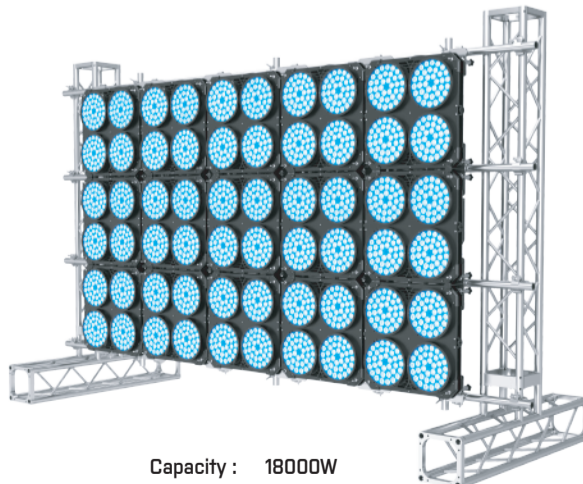

MEGA 1200C

LAMPHEAD CONTENTS

- Weather Resistant Lamp Housing
- Stirrup with Ø28mm (1-1/8 in.) Spigot
- AC Power Cable
- Diffuser

DIMENSIONS (in)

TWO LIGHTS VERSION

Capacity : 2400W
Weight : 64kg (141lbs)

3200K Lux	43200	21400	12200	7670
5600K Lux	41400	20400	11600	7280

FOUR LIGHTS VERSION

Capacity : 4800W

3200K Lux	68800	39200	23400	15200
5600K Lux	65000	36900	22000	14300

MEGA 1200C

SPECIFICATIONS

Identity No.	L120MGLC
Max. Capacity	1200W
Input Voltage	110 - 240V AC 50/60Hz
Input Current	10.9A@110V AC, 5.5A@220V AC
Color Temp.	2700K ~ 10000K
Color	RRGGBBW color mixing
CRI	Average >96
TLCI	Average >95
Dimming Range	0 -100%
Control Signal	DMX / Bluetooth / Wireless DMX
Communication	DMX XLR-5, CRMX (LumenRadio), Bluetooth, Ethernet, USB A
LED Lifetime	30,000 Hrs (Estimated)
Stirrup	Ø28mm (1-1/8 in.) Spigot
Class / IP Rating	1 / IP 65
Weight (Lamphead)	26.5 kg (58.3lbs)

ACCESSORIES

- Softbox
- Eggcrate for Softbox
- Bluetooth Remote Control

PHOTOMETRIC DATA

3200K Lux	28900	12000	6460	3960
5600K Lux	27500	11500	6100	3750

SPACE LIGHT MODE

MEGA 1200C + Silk Skirt

3200K Lux	925	437	68.2	105	193	327
5600K Lux	863	412	65.2	100	185	312

MODULAR (15 unit sample) # Customized

Capacity : 18000W

10m (32.8ft) 35800 Lux
20m (65.6ft) 12900 Lux