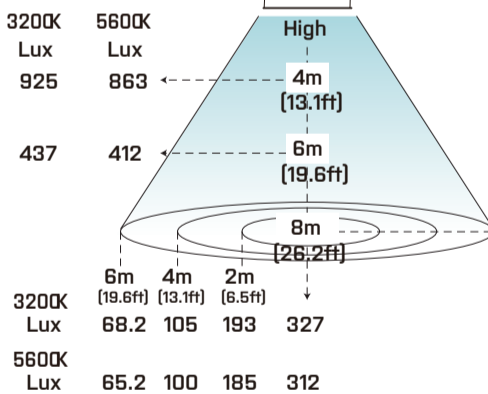

MEGA 1200C

LAMPHEAD CONTENTS

- Weather Resistant Lamp Housing
- Stirrup with Ø28mm (1-1/8 in.) Spigot
- AC Power Cable
- Diffuser

DIMENSIONS (in)

TWO LIGHTS VERSION

Capacity : 2400W
Weight : 64kg (141lbs)

3200K Lux	43200	21400	12200	7670
5600K Lux	41400	20400	11600	7280

FOUR LIGHTS VERSION

Capacity : 4800W

3200K Lux	68800	39200	23400	15200
5600K Lux	65000	36900	22000	14300

MEGA 1200C

SPECIFICATIONS

Identity No.	L120MGLC
Max. Capacity	1200W
Input Voltage	110 - 240V AC 50/60Hz
Input Current	10.9A@110V AC, 5.5A@220V AC
Color Temp.	2700K ~ 10000K
Color	RRGGBBW color mixing
CRI	Average >96
TLCI	Average >95
Dimming Range	0 -100%
Control Signal	DMX / Bluetooth / Wireless DMX
Communication	DMX XLR-5, CRMX (LumenRadio), Bluetooth, Ethernet, USB A
LED Lifetime	30,000 Hrs (Estimated)
Stirrup	Ø28mm (1-1/8 in.) Spigot
Class / IP Rating	1 / IP 65
Weight (Lamphead)	26.5 kg (58.3lbs)

ACCESSORIES

- Softbox
- Eggcrate for Softbox
- Bluetooth Remote Control

PHOTOMETRIC DATA

3200K Lux	28900	12000	6460	3960
5600K Lux	27500	11500	6100	3750

SPACE LIGHT MODE

MEGA 1200C + Silk Skirt

3200K Lux	925	437	68.2	105	193	327
5600K Lux	863	412	65.2	100	185	312

MODULAR (15 unit sample) # Customized

Capacity : 18000W

10m (32.8ft) 35800 Lux
20m (65.6ft) 12900 Lux