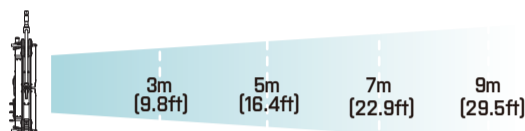

PHOTOMETRIC DATA

3200K Lux	28900	12000	6460	3960
5600K Lux	27500	11500	6100	3750