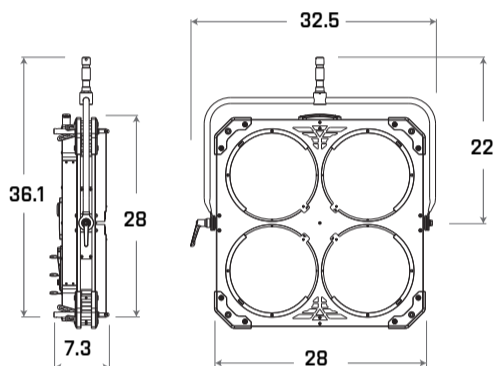

MEGA 1200C

LAMPHEAD CONTENTS

- Weather Resistant Lamp Housing
- Stirrup with Ø28mm (1-1/8 in.) Spigot
- AC Power Cable
- Diffuser

DIMENSIONS (in)

TWO LIGHTS VERSION

Capacity : 2400W
Weight : 64kg (141lbs)

3200K Lux	43200	21400	12200	7670
5600K Lux	41400	20400	11600	7280

FOUR LIGHTS VERSION

Capacity : 4800W

3200K Lux	68800	39200	23400	15200
5600K Lux	65000	36900	22000	14300

MEGA 1200C

SPECIFICATIONS

Identity No.	L120MGLC
Max. Capacity	1200W
Input Voltage	110 - 240V AC 50/60Hz
Input Current	10.9A@110V AC, 5.5A@220V AC
Color Temp.	2700K ~ 10000K
Color	RRGGBBW color mixing
CRI	Average >96
TLCI	Average >95
Dimming Range	0 -100%
Control Signal	DMX / Bluetooth / Wireless DMX
Communication	DMX XLR-5, CRMX (LumenRadio), Bluetooth, Ethernet, USB A
LED Lifetime	30,000 Hrs (Estimated)
Stirrup	Ø28mm (1-1/8 in.) Spigot
Class / IP Rating	1 / IP 65
Weight (Lamphead)	26.5 kg (58.3lbs)

ACCESSORIES

- Softbox
- Eggcrate for Softbox
- Bluetooth Remote Control

PHOTOMETRIC DATA

3200K Lux	28900	12000	6460	3960
5600K Lux	27500	11500	6100	3750

SPACE LIGHT MODE

MEGA 1200C + Silk Skirt

3200K Lux	925	437	68.2	105	193	327
5600K Lux	863	412	65.2	100	185	312

MODULAR (15 unit sample) # Customized

Capacity : 18000W

10m (32.8ft) 35800 Lux
20m (65.6ft) 12900 Lux