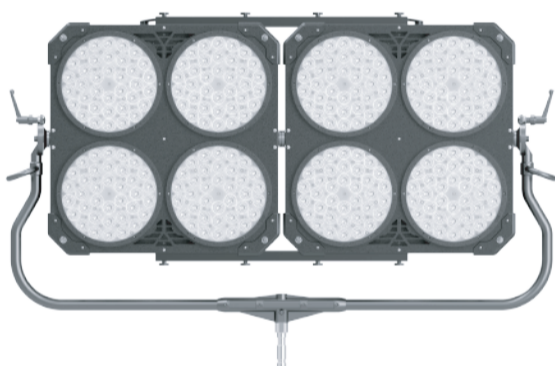

MEGA 1200C

LAMPHEAD CONTENTS

- Weather Resistant Lamp Housing
- Stirrup with Ø28mm (1-1/8 in.) Spigot
- AC Power Cable
- Diffuser

DIMENSIONS (in)

TWO LIGHTS VERSION

Capacity : 2400W
Weight : 64kg (141lbs)

3200K Lux	43200	21400	12200	7670
5600K Lux	41400	20400	11600	7280

FOUR LIGHTS VERSION

Capacity : 4800W

3200K Lux	68800	39200	23400	15200
5600K Lux	65000	36900	22000	14300

MEGA 1200C

SPECIFICATIONS

Identity No.	L120MGLC
Max. Capacity	1200W
Input Voltage	110 - 240V AC 50/60Hz
Input Current	10.9A@110V AC, 5.5A@220V AC
Color Temp.	2700K ~ 10000K
Color	RRGGBBW color mixing
CRI	Average >96
TLCI	Average >95
Dimming Range	0 -100%
Control Signal	DMX / Bluetooth / Wireless DMX
Communication	DMX XLR-5, CRMX (LumenRadio), Bluetooth, Ethernet, USB A
LED Lifetime	30,000 Hrs (Estimated)
Stirrup	Ø28mm (1-1/8 in.) Spigot
Class / IP Rating	1 / IP 65
Weight (Lamphead)	26.5 kg (58.3lbs)

ACCESSORIES

- Softbox
- Eggcrate for Softbox
- Bluetooth Remote Control

PHOTOMETRIC DATA

3200K Lux	28900	12000	6460	3960
5600K Lux	27500	11500	6100	3750

SPACE LIGHT MODE

MEGA 1200C + Silk Skirt

3200K Lux	925	437	68.2	105	193	327
5600K Lux	863	412	65.2	100	185	312

MODULAR (15 unit sample) # Customized

Capacity : 18000W

10m (32.8ft) 35800 Lux
20m (65.6ft) 12900 Lux