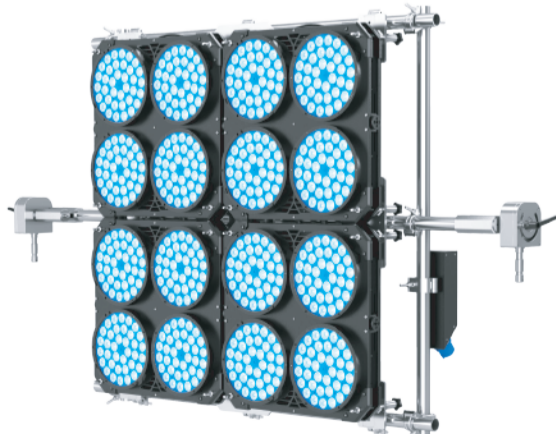

MEGA 1200C

LAMPHEAD CONTENTS

- Weather Resistant Lamp Housing
- Stirrup with Ø28mm (1-1/8 in.) Spigot
- AC Power Cable
- Diffuser

DIMENSIONS (in)

TWO LIGHTS VERSION

Capacity : 2400W
Weight : 64kg (141lbs)

3200K Lux	43200	21400	12200	7670
5600K Lux	41400	20400	11600	7280

FOUR LIGHTS VERSION

Capacity : 4800W

3200K Lux	68800	39200	23400	15200
5600K Lux	65000	36900	22000	14300

MEGA 1200C

SPECIFICATIONS

Identity No.	L120MGLC
Max. Capacity	1200W
Input Voltage	110 - 240V AC 50/60Hz
Input Current	10.9A@110V AC, 5.5A@220V AC
Color Temp.	2700K ~ 10000K
Color	RRGGBBW color mixing
CRI	Average >96
TLCI	Average >95
Dimming Range	0 -100%
Control Signal	DMX / Bluetooth / Wireless DMX
Communication	DMX XLR-5, CRMX (LumenRadio), Bluetooth, Ethernet, USB A
LED Lifetime	30,000 Hrs (Estimated)
Stirrup	Ø28mm (1-1/8 in.) Spigot
Class / IP Rating	1 / IP 65
Weight (Lamphead)	26.5 kg (58.3lbs)

ACCESSORIES

- Softbox
- Eggcrate for Softbox
- Bluetooth Remote Control

PHOTOMETRIC DATA

3200K Lux	28900	12000	6460	3960
5600K Lux	27500	11500	6100	3750

SPACE LIGHT MODE

MEGA 1200C + Silk Skirt

3200K Lux	925	437	68.2	105	193	327
5600K Lux	863	412	65.2	100	185	312

MODULAR (15 unit sample) # Customized

Capacity : 18000W

10m (32.8ft) 35800 Lux
20m (65.6ft) 12900 Lux