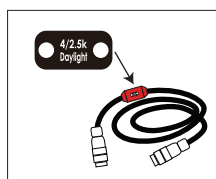

4k/2.5kW Head to
Ballast Cable