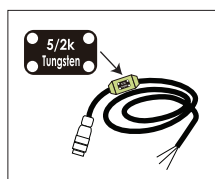

Power Beam Hybrid Daylight 4k/2.5kW Tungsten 5k/2kW

LAMPHEAD CONTENTS

Lamp Housing with

- High Reflective Parabolic Glass Mirror
- On-Off Switch
- Stirrup with Ø28mm (1.1in) Spigot
- Lamphead to EB Cable 7m (22.9ft)
- Inlet Cable 7m (22.9ft) (Bare End)

DIMENSIONS (in)

PHOTOMETRIC DATA

		DAYLIGHT 4k/2.5kW				
		10m (32.8ft)	25m (82ft)	50m (164ft)	75m (246ft)	100m (328ft)
4kW Spot	Lux	151470	24240	6060	2690	1520
	Beam Ø	0.61 m (2ft)	0.61 m (2ft)	0.61 m (2ft)	0.61 m (2ft)	0.61 m (2ft)
Flood	Lux	19920	3190	800	350	200
	Beam Ø	2.4 m (7.8ft)	6 m (19.6ft)	12.01 m (39.4ft)	18.01 m (59ft)	24.02 m (78.8ft)
2.5kW Spot	Lux	109160	17470	4370	1940	1090
	Beam Ø	0.61 m (2ft)	0.61 m (2ft)	0.61 m (2ft)	0.61 m (2ft)	0.61 m (2ft)
Flood	Lux	12460	2030	510	230	130
	Beam Ø	2.4 m (7.8ft)	6 m (19.6ft)	12.01 m (39.4ft)	18.01 m (59ft)	24.02 m (78.8ft)

		TUNGSTEN 5k/2kW			
		7.5m (24.6ft)	20m (65.6ft)	35m (114.8ft)	50m (164ft)
5kW Spot	Lux	32000	4500	1469	720
	Beam Ø	1.28 m (4.1ft)	3.4 m (11.1ft)	5.95 m (19.5ft)	8.5 m (31.1ft)
Flood	Lux	3653	514	168	82
	Beam Ø	3.38 m (11ft)	9 m (29.5ft)	15.75 m (51.6ft)	22.5 m (73.8ft)
2kW Spot	Lux	35556	5000	1633	800
	Beam Ø	0.83 m (2.7ft)	2.2 m (7.2ft)	3.85 m (12.6ft)	5.5 m (18ft)
Flood	Lux	1557	219	72	35
	Beam Ø	3.38 m (11ft)	9 m (29.5ft)	15.75 m (51.6ft)	22.5 m (73.8ft)

ACCESSORIES

4k/2.5kW
Electronic Ballast

4k/2.5kW Head to
Ballast Cable

5k/2kW Cable
(Bare End)

Scrim with Bag

Transport Case