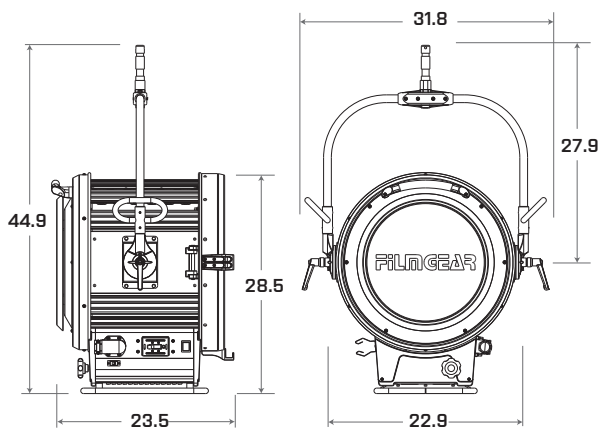

Power Beam Hybrid Daylight 4k/2.5kW Tungsten 5k/2kW

LAMPHEAD CONTENTS

Lamp Housing with

- High Reflective Parabolic Glass Mirror
- On-Off Switch
- Stirrup with Ø28mm (1.1in) Spigot
- Lamphead to EB Cable 7m (22.9ft)
- Inlet Cable 7m (22.9ft) (Bare End)

Exclude Lamp Bulb

HMI Mode : Requires Electronic Ballast

Power Beam Hybrid D4T5

SPECIFICATIONS

Identity No.	L0400PBH
Capacity	Daylight : 4,000W / 2,500W Tungsten : 5,000W / 2,000W
Voltage	Daylight : 200V / 115V Tungsten : 100 - 250V AC
Parabolic Reflector	Ø498mm (19.6in)
Protective Lens	Ø500mm (19.6in)
Lamp Type	HMI 4000W SE / 2500W SE Tungsten 5000W SE / 2000W SE
Lamp Base	G38
Stirrup	Ø28mm (1-1/8 in.) Spigot
Class / IP Rating	1 / IP 23
Max. Surface Temp.	210 °C (410 °F)
Min. Distance to Illuminated Object	15m (50ft)
Min. Distance to Flammable Object	1.2m (3.9ft)
Operating Range	+45° ~ 0° ~ -45°
Weight (lamphead)	40kg (88.1lbs)

DIMENSIONS (in)

PHOTOMETRIC DATA

		DAYLIGHT 4k/2.5kW				
		10m (32.8ft)	25m (82ft)	50m (164ft)	75m (246ft)	100m (328ft)
4kW Spot	Lux	151470	24240	6060	2690	1520
	Beam Ø	0.61 m (2ft)	0.61 m (2ft)	0.61 m (2ft)	0.61 m (2ft)	0.61 m (2ft)
Flood	Lux	19920	3190	800	350	200
	Beam Ø	2.4 m (7.8ft)	6 m (19.6ft)	12.01 m (39.4ft)	18.01 m (59ft)	24.02 m (78.8ft)
2.5kW Spot	Lux	109160	17470	4370	1940	1090
	Beam Ø	0.61 m (2ft)	0.61 m (2ft)	0.61 m (2ft)	0.61 m (2ft)	0.61 m (2ft)
Flood	Lux	12460	2030	510	230	130
	Beam Ø	2.4 m (7.8ft)	6 m (19.6ft)	12.01 m (39.4ft)	18.01 m (59ft)	24.02 m (78.8ft)

		TUNGSTEN 5k/2kW			
		7.5m (24.6ft)	20m (65.6ft)	35m (114.8ft)	50m (164ft)
5kW Spot	Lux	32000	4500	1469	720
	Beam Ø	1.28 m (4.1ft)	3.4 m (11.1ft)	5.95 m (19.5ft)	8.5 m (31.1ft)
Flood	Lux	3653	514	168	82
	Beam Ø	3.38 m (11ft)	9 m (29.5ft)	15.75 m (51.6ft)	22.5 m (73.8ft)
2kW Spot	Lux	35556	5000	1633	800
	Beam Ø	0.83 m (2.7ft)	2.2 m (7.2ft)	3.85 m (12.6ft)	5.5 m (18ft)
Flood	Lux	1557	219	72	35
	Beam Ø	3.38 m (11ft)	9 m (29.5ft)	15.75 m (51.6ft)	22.5 m (73.8ft)