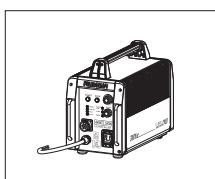

ACCESSORIES

4k/2.5kW
Electronic Ballast