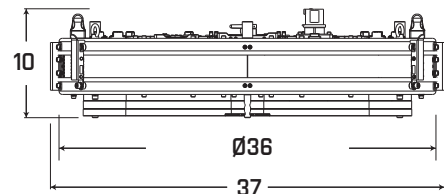

Octagon Eggcrate

Octagon Soft Box

HELIOS 1100C

SPECIFICATIONS

Identity No.	L0110SLC
Max. Capacity	1080W
Voltage	95V - 260V AC
Current	5A@ 220V AC
Color Temp. Range	2700K ~ 10000K
Color	R/G/B/W color mixing
CRI	Average >95
TLCI	Average >95
Dimming Range	0-100%
Control Signal	DMX / RDM
DMX Channel	Varied (depends on DMX mode selection)
Wireless DMX	LumenRadio - TimoTwo
LED Lifetime	30,000 Hrs (Estimated)
Stirrup	with Ø28mm (1-1/8 in.) Spigot
Class / IP Rating	1 / IP 23
Weight (Lamphead)	66kg (146 lbs)

ACCESSORIES

Stirrup with Ø28mm(1-1/8 in.)Spigot(for Yoke Mount)

Octagon Soft Box (for Yoke Mount)

Octagon Eggcrate(for Yoke Mount)

Diffusion Cloth (for Yoke Mount)

DIMENSIONS (in)

Black Skirt :
Ø43 x H 44

Silk Skirt :
Ø38 x H 38

Target Assembly :
Ø38

■ PHOTOMETRIC DATA

5600K		3200K	
Lux	Beam Ø	Lux	Beam Ø
37000	0.85m/(2.8ft)	38750	0.85m/(2.8ft)
9250	1.7m/(5.6ft)	9688	1.7m/(5.6ft)
4111	2.55m/(8.4ft)	4306	2.55m/(8.4ft)
2313	3.4m/(11.2ft)	2422	3.4m/(11.2ft)
1480	4.25m/(13.9ft)	1550	4.25m/(13.9ft)