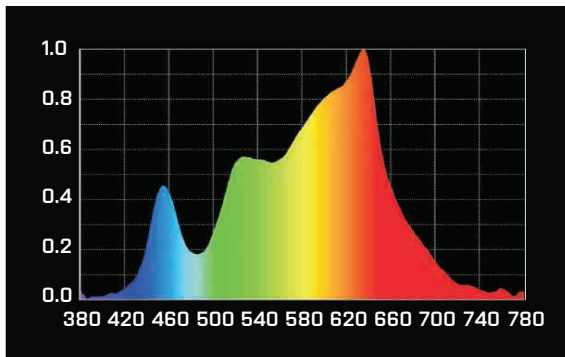

Target Assembly :
Ø38

■ PHOTOMETRIC DATA

5600K		3200K	
Lux	Beam Ø	Lux	Beam Ø
37000	0.85m/(2.8ft)	38750	0.85m/(2.8ft)
9250	1.7m/(5.6ft)	9688	1.7m/(5.6ft)
4111	2.55m/(8.4ft)	4306	2.55m/(8.4ft)
2313	3.4m/(11.2ft)	2422	3.4m/(11.2ft)
1480	4.25m/(13.9ft)	1550	4.25m/(13.9ft)

■ SPECTRUM

5600K

■ HISTOGRAM

5600K

3200K

3200K