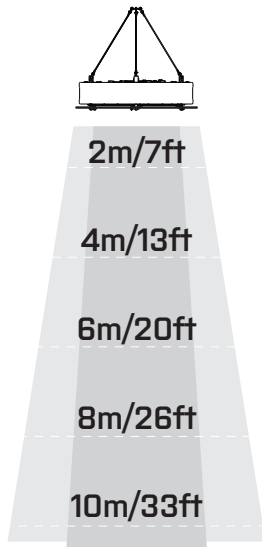

Octagon Eggcrate

Octagon Soft Box

HELIOS 1100C

SPECIFICATIONS

Identity No.	L0110SLC
Max. Capacity	1080W
Voltage	95V - 260V AC
Current	5A@ 220V AC
Color Temp. Range	2700K ~ 10000K
Color	R/G/B/W color mixing
CRI	Average >95
TLCI	Average >95
Dimming Range	0-100%
Control Signal	DMX / RDM
DMX Channel	Varied (depends on DMX mode selection)
Wireless DMX	LumenRadio - TimoTwo
LED Lifetime	30,000 Hrs (Estimated)
Stirrup	with Ø28mm (1-1/8 in.) Spigot
Class / IP Rating	1 / IP 23
Weight (Lamphead)	66kg (146 lbs)

ACCESSORIES

Stirrup with Ø28mm(1-1/8 in.)Spigot(for Yoke Mount)

Octagon Soft Box (for Yoke Mount)

Octagon Eggcrate(for Yoke Mount)

Diffusion Cloth (for Yoke Mount)

DIMENSIONS (in)

Black Skirt :
Ø43 x H 44

Silk Skirt :
Ø38 x H 38

Target Assembly :
Ø38

■ PHOTOMETRIC DATA

5600K		3200K	
Lux	Beam Ø	Lux	Beam Ø
37000	0.85m/(2.8ft)	38750	0.85m/(2.8ft)
9250	1.7m/(5.6ft)	9688	1.7m/(5.6ft)
4111	2.55m/(8.4ft)	4306	2.55m/(8.4ft)
2313	3.4m/(11.2ft)	2422	3.4m/(11.2ft)
1480	4.25m/(13.9ft)	1550	4.25m/(13.9ft)