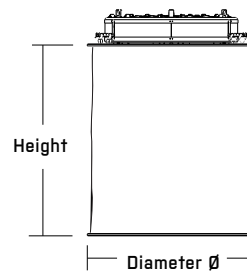

ACCESSORIES

Stirrup with Ø28mm(1-1/8 in.)Spigot(for Yoke Mount)

Octagon Soft Box (for Yoke Mount)

Octagon Eggcrate(for Yoke Mount)

Diffusion Cloth (for Yoke Mount)

DIMENSIONS (in)

Black Skirt :
Ø43 x H 44

Silk Skirt :
Ø38 x H 38

Target Assembly :
Ø38

■ PHOTOMETRIC DATA

5600K		3200K	
Lux	Beam Ø	Lux	Beam Ø
37000	0.85m/(2.8ft)	38750	0.85m/(2.8ft)
9250	1.7m/(5.6ft)	9688	1.7m/(5.6ft)
4111	2.55m/(8.4ft)	4306	2.55m/(8.4ft)
2313	3.4m/(11.2ft)	2422	3.4m/(11.2ft)
1480	4.25m/(13.9ft)	1550	4.25m/(13.9ft)