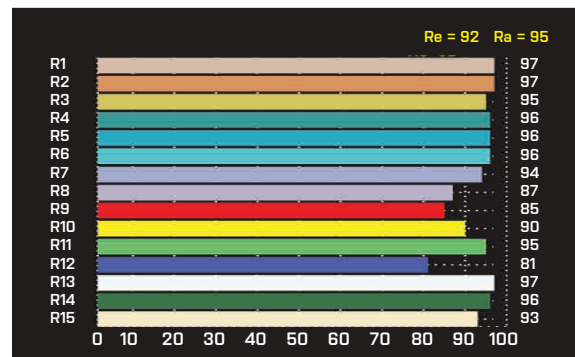

Target Assembly :
Ø38

■ PHOTOMETRIC DATA

5600K		3200K	
Lux	Beam Ø	Lux	Beam Ø
37000	0.85m/(2.8ft)	38750	0.85m/(2.8ft)
9250	1.7m/(5.6ft)	9688	1.7m/(5.6ft)
4111	2.55m/(8.4ft)	4306	2.55m/(8.4ft)
2313	3.4m/(11.2ft)	2422	3.4m/(11.2ft)
1480	4.25m/(13.9ft)	1550	4.25m/(13.9ft)

■ SPECTRUM

5600K

■ HISTOGRAM

5600K

3200K

3200K