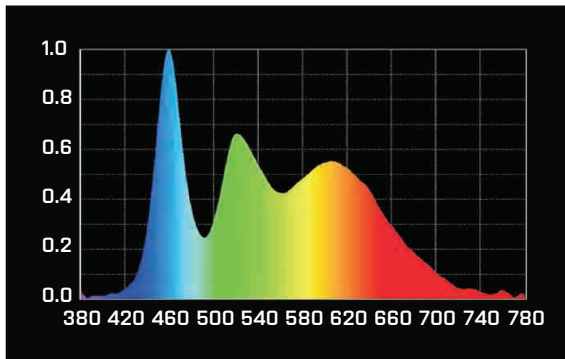

Octagon Eggcrate

Octagon Soft Box

HELIOS 1100C

SPECIFICATIONS

Identity No.	L0110SLC
Max. Capacity	1080W
Voltage	95V - 260V AC
Current	5A@ 220V AC
Color Temp. Range	2700K ~ 10000K
Color	R/G/B/W color mixing
CRI	Average >95
TLCI	Average >95
Dimming Range	0-100%
Control Signal	DMX / RDM
DMX Channel	Varied (depends on DMX mode selection)
Wireless DMX	LumenRadio - TimoTwo
LED Lifetime	30,000 Hrs (Estimated)
Stirrup	with Ø28mm (1-1/8 in.) Spigot
Class / IP Rating	1 / IP 23
Weight (Lamphead)	66kg (146 lbs)

Target Assembly :
Ø38

■ PHOTOMETRIC DATA

5600K		3200K	
Lux	Beam Ø	Lux	Beam Ø
37000	0.85m/(2.8ft)	38750	0.85m/(2.8ft)
9250	1.7m/(5.6ft)	9688	1.7m/(5.6ft)
4111	2.55m/(8.4ft)	4306	2.55m/(8.4ft)
2313	3.4m/(11.2ft)	2422	3.4m/(11.2ft)
1480	4.25m/(13.9ft)	1550	4.25m/(13.9ft)

■ SPECTRUM

5600K

■ HISTOGRAM

5600K

3200K

3200K