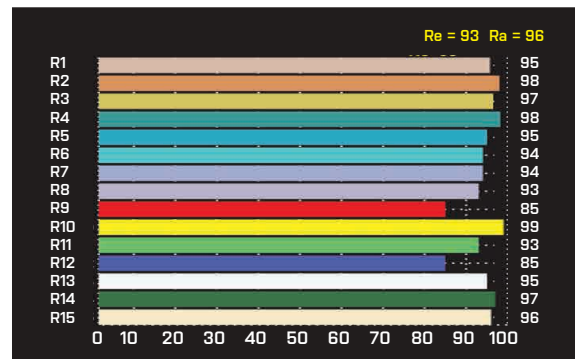

Octagon Eggcrate

Octagon Soft Box

HELIOS 1100C

SPECIFICATIONS

Identity No.	L0110SLC
Max. Capacity	1080W
Voltage	95V - 260V AC
Current	5A@ 220V AC
Color Temp. Range	2700K ~ 10000K
Color	R/G/B/W color mixing
CRI	Average >95
TLCI	Average >95
Dimming Range	0-100%
Control Signal	DMX / RDM
DMX Channel	Varied (depends on DMX mode selection)
Wireless DMX	LumenRadio - TimoTwo
LED Lifetime	30,000 Hrs (Estimated)
Stirrup	with Ø28mm (1-1/8 in.) Spigot
Class / IP Rating	1 / IP 23
Weight (Lamphead)	66kg (146 lbs)

Target Assembly :
Ø38

■ PHOTOMETRIC DATA

5600K		3200K	
Lux	Beam Ø	Lux	Beam Ø
37000	0.85m/(2.8ft)	38750	0.85m/(2.8ft)
9250	1.7m/(5.6ft)	9688	1.7m/(5.6ft)
4111	2.55m/(8.4ft)	4306	2.55m/(8.4ft)
2313	3.4m/(11.2ft)	2422	3.4m/(11.2ft)
1480	4.25m/(13.9ft)	1550	4.25m/(13.9ft)

■ SPECTRUM

5600K

■ HISTOGRAM

5600K

3200K

3200K