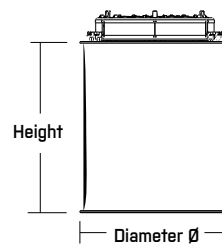

### SPECIFICATIONS

Identity No.	L0070SLC	
Max. Capacity	720W	
Voltage	95V - 260V AC	
Current	3.3A@ 220V AC	
Color Temp. Range	2700K - 10000K	
Color	R/G/B/W color mixing	
CRI	Average >95	
TLCI	Average >95	
Dimming Range	0-100%	
Control Signal	DMX / RDM	
DMX Channel	Varied (depends on DMX mode selection)	
Wireless DMX	LumenRadio - TimoTwo	
LED Life Time	30,000 Hrs (Estimated)	
Max. Surface Temp.	60 °C	(140 °F)
Max. Ambient Temp.	45 °C	(113 °F)
Weight (Lamphead)	19 kg	(42 lbs)

### ACCESSORIES

Stirrup with Ø28mm(1-1/8 in.)Spigot(for Yoke Mount)

Octagon Soft Box (for Yoke Mount)

Octagon Eggcrate(for Yoke Mount)

Diffusion Cloth (for Yoke Mount)

### DIMENSIONS (in)

Black Skirt :  
Ø33 x H 44

Silk Skirt :  
Ø29 x H 37

Target Assembly :  
Ø28

■ PHOTOMETRIC DATA

Capacity	720W	720W	450W	720W	690W
Color Temp.	Daylight	Tungsten	R	G	B
Position					
Center 3m/10ft High <A>	1308 Lux	1273 Lux	171 Lux	725 Lux	220 Lux
Center 6m/20ft High <B>	327 Lux	318 Lux	43 Lux	181 Lux	55 Lux
Center 9m/30ft High <C>	145 Lux	141 Lux	19 Lux	81 Lux	25 Lux
Distance 2m/7ft <D>	153 Lux	148 Lux	20 Lux	86 Lux	26 Lux
Distance 4m/13ft <E>	101 Lux	100 Lux	13 Lux	57 Lux	17 Lux
Distance 6m/20ft <F>	64 Lux	64 Lux	9 Lux	37 Lux	11 Lux
Distance 8m/26ft <G>	40 Lu	38 Lux	5 Lux	24 Lux	7 Lux