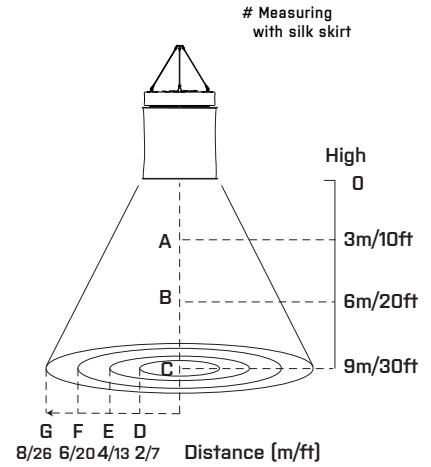

### ACCESSORIES

Stirrup with Ø28mm(1-1/8 in.)Spigot(for Yoke Mount)

Octagon Soft Box (for Yoke Mount)

Octagon Eggcrate(for Yoke Mount)

Diffusion Cloth (for Yoke Mount)

### DIMENSIONS (in)

Black Skirt :  
Ø33 x H 44

Silk Skirt :  
Ø29 x H 37

Target Assembly :  
Ø28

■ PHOTOMETRIC DATA

Capacity	720W	720W	450W	720W	690W
Color Temp.	Daylight	Tungsten	R	G	B
Position					
Center 3m/10ft High <A>	1308 Lux	1273 Lux	171 Lux	725 Lux	220 Lux
Center 6m/20ft High <B>	327 Lux	318 Lux	43 Lux	181 Lux	55 Lux
Center 9m/30ft High <C>	145 Lux	141 Lux	19 Lux	81 Lux	25 Lux
Distance 2m/7ft <D>	153 Lux	148 Lux	20 Lux	86 Lux	26 Lux
Distance 4m/13ft <E>	101 Lux	100 Lux	13 Lux	57 Lux	17 Lux
Distance 6m/20ft <F>	64 Lux	64 Lux	9 Lux	37 Lux	11 Lux
Distance 8m/26ft <G>	40 Lu	38 Lux	5 Lux	24 Lux	7 Lux