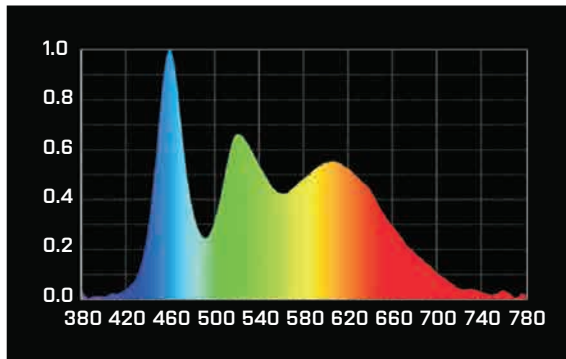

### SPECIFICATIONS

Identity No.	L0070SLC	
Max. Capacity	720W	
Voltage	95V - 260V AC	
Current	3.3A@ 220V AC	
Color Temp. Range	2700K - 10000K	
Color	R/G/B/W color mixing	
CRI	Average >95	
TLCI	Average >95	
Dimming Range	0-100%	
Control Signal	DMX / RDM	
DMX Channel	Varied (depends on DMX mode selection)	
Wireless DMX	LumenRadio - TimoTwo	
LED Life Time	30,000 Hrs (Estimated)	
Max. Surface Temp.	60 °C	(140 °F)
Max. Ambient Temp.	45 °C	(113 °F)
Weight (Lamphead)	19 kg	(42 lbs)

### DIMENSIONS (in)

Black Skirt :  
Ø33 x H 44

Silk Skirt :  
Ø29 x H 37

Target Assembly :  
Ø28

■ PHOTOMETRIC DATA

Capacity	720W	720W	450W	720W	690W
Color Temp.	Daylight	Tungsten	R	G	B
Position					
Center 3m/10ft High <A>	1308 Lux	1273 Lux	171 Lux	725 Lux	220 Lux
Center 6m/20ft High <B>	327 Lux	318 Lux	43 Lux	181 Lux	55 Lux
Center 9m/30ft High <C>	145 Lux	141 Lux	19 Lux	81 Lux	25 Lux
Distance 2m/7ft <D>	153 Lux	148 Lux	20 Lux	86 Lux	26 Lux
Distance 4m/13ft <E>	101 Lux	100 Lux	13 Lux	57 Lux	17 Lux
Distance 6m/20ft <F>	64 Lux	64 Lux	9 Lux	37 Lux	11 Lux
Distance 8m/26ft <G>	40 Lu	38 Lux	5 Lux	24 Lux	7 Lux

■ SPECTRUM

■ HISTOGRAM