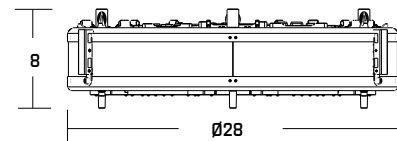

### ACCESSORIES

Stirrup with Ø28mm(1-1/8 in.)Spigot(for Yoke Mount)

Octagon Soft Box (for Yoke Mount)

Octagon Eggcrate(for Yoke Mount)

Diffusion Cloth (for Yoke Mount)

### DIMENSIONS (in)

Black Skirt :  
Ø33 x H 44

Silk Skirt :  
Ø29 x H 37

Target Assembly :  
Ø28

■ PHOTOMETRIC DATA

Capacity	720W	720W	450W	720W	690W
Color Temp.	Daylight	Tungsten	R	G	B
Position					
Center 3m/10ft High <A>	1308 Lux	1273 Lux	171 Lux	725 Lux	220 Lux
Center 6m/20ft High <B>	327 Lux	318 Lux	43 Lux	181 Lux	55 Lux
Center 9m/30ft High <C>	145 Lux	141 Lux	19 Lux	81 Lux	25 Lux
Distance 2m/7ft <D>	153 Lux	148 Lux	20 Lux	86 Lux	26 Lux
Distance 4m/13ft <E>	101 Lux	100 Lux	13 Lux	57 Lux	17 Lux
Distance 6m/20ft <F>	64 Lux	64 Lux	9 Lux	37 Lux	11 Lux
Distance 8m/26ft <G>	40 Lu	38 Lux	5 Lux	24 Lux	7 Lux