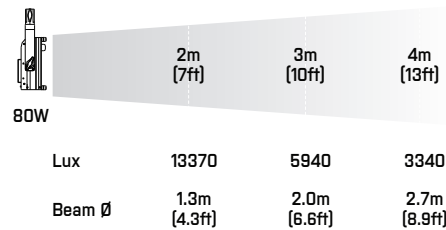

Power LED 80W

SPECIFICATIONS

Identity No.	LO0D8DPL (Daylight) LO0D8TPL (Tungsten)
Capacity	80W
Input Voltage	22 - 36V DC
Input Current	2.6A @30V DC
Color Temp.	5600K / 3200K
CRI	>90
Dimming Range	0 - 100%
Control Signal	DMX 512
DMX Channel	1
LED Life	Approx. 30,000 Hrs
Stirrup	Ø16mm (5/8 in.) Socket
Class / IP Rating	1 / IP 20
Max. Surface Temp.	70 °C (158 °F)
Max. Ambient Temp.	45 °C (113 °F)
Operation Range	+90° ~ 0° ~ -90°
Weight (Lamphead)	3.5 kg (7.7 lbs)

DIMENSIONS [in]

PHOTOMETRIC DATA

LAMPHEAD CONTENTS

- Lamp Housing with Power Cable (black color)
- Filter Frame
- Stirrup with 16mm (5/8 in.) Socket
- DMX
- DC Cable

ACCESSORIES

- 2-leaf Barndoor
- Filter Frame
- Eggcrate
- Soft Box
- DC Cable
- Safety Cable (for lamphead)