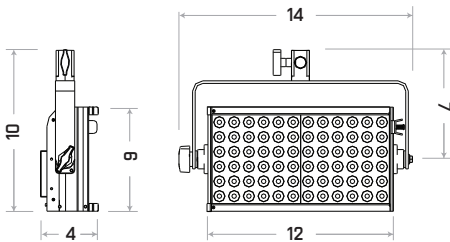

Power LED 80W

SPECIFICATIONS

Identity No.	LO0D8DPL (Daylight) LO0D8TPL (Tungsten)
Capacity	80W
Input Voltage	22 - 36V DC
Input Current	2.6A @30V DC
Color Temp.	5600K / 3200K
CRI	>90
Dimming Range	0 - 100%
Control Signal	DMX 512
DMX Channel	1
LED Life	Approx. 30,000 Hrs
Stirrup	Ø16mm (5/8 in.) Socket
Class / IP Rating	1 / IP 20
Max. Surface Temp.	70 °C (158 °F)
Max. Ambient Temp.	45 °C (113 °F)
Operation Range	+90° ~ 0° ~ -90°
Weight (Lamphead)	3.5 kg (7.7 lbs)

DIMENSIONS [in]

PHOTOMETRIC DATA

LAMPHEAD CONTENTS

- Lamp Housing with Power Cable (black color)
- Filter Frame
- Stirrup with 16mm (5/8 in.) Socket
- DMX
- DC Cable

ACCESSORIES

- 2-leaf Barndoor
- Filter Frame
- Eggcrate
- Soft Box
- DC Cable
- Safety Cable (for lamphead)