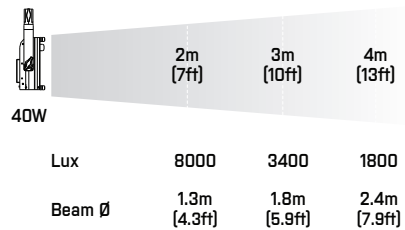

## Power LED 40W

### SPECIFICATIONS

Identity No.	L00D4DPL (Daylight) L00D4TPL (Tungsten)
Capacity	40W
Input Voltage	22 - 36V DC
Input Current	1.3A @30V DC
Color Temp.	5600K / 3200K
CRI	>90
Dimming Range	0 - 100%
Control Signal	DMX 512
DMX Channel	1
LED Life	Approx. 30,000 Hrs
Stirrup	Ø16mm (5/8 in.) Socket
Class / IP Rating	1 / IP 20
Max. Surface Temp.	70 °C (158 °F)
Max. Ambient Temp.	45 °C (113 °F)
Operation Range	+90° ~ 0° ~ -90°
Weight (Lamphead)	2.5 kg (5.5 lbs)

### DIMENSIONS [in]

### PHOTOMETRIC DATA