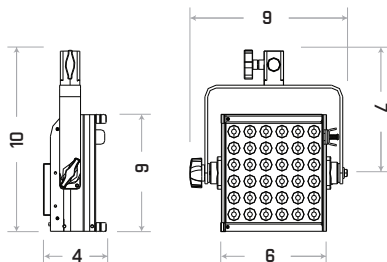

## Power LED 40W

### SPECIFICATIONS

Identity No.	L00D4DPL (Daylight) L00D4TPL (Tungsten)
Capacity	40W
Input Voltage	22 - 36V DC
Input Current	1.3A @30V DC
Color Temp.	5600K / 3200K
CRI	>90
Dimming Range	0 - 100%
Control Signal	DMX 512
DMX Channel	1
LED Life	Approx. 30,000 Hrs
Stirrup	Ø16mm (5/8 in.) Socket
Class / IP Rating	1 / IP 20
Max. Surface Temp.	70 °C (158 °F)
Max. Ambient Temp.	45 °C (113 °F)
Operation Range	+90° ~ 0° ~ -90°
Weight (Lamphead)	2.5 kg (5.5 lbs)

### DIMENSIONS [in]

### LAMPHEAD CONTENTS

- Lamp Housing with Power Cable (black color)
- Filter Frame
- Stirrup with 16mm (5/8 in.) Socket
- DMX
- DC Cable