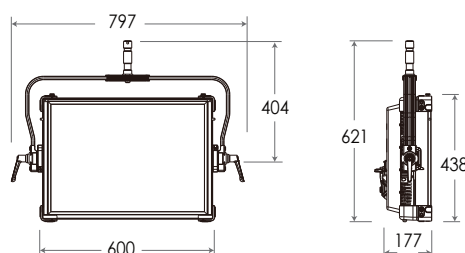

Zenith 900c

LAMPHEAD CONTENTS

- Lamp Housing with Power Cable
- Stirrup with Ø28mm (1-1/8 in.) Spigot
- AC Power Cable

Zenith 900C

SPECIFICATIONS

Identity No.	L0090PPC
Max. Capacity	900W
Input Voltage	110 - 240V AC / 48V DC
Input Current	4.1A @220V AC / 18.8A @48V DC
Color Temp. Range	1800K ~ 15000K
Color	RRGGBW color mixing
CRI	Average >96
TLCI	Average >95
Dimming Range	0-100%
Control Signal	DMX / RDM
Communication	DMX XLR-5, CRMX (LumenRadio), Bluetooth, Ethernet, USB A
LED Lifetime	30,000 Hrs (Estimated)
Stirrup	Ø28mm (1-1/8 in.) Spigot
Class / IP Rating	1 / IP 65
Weight (Lamphead)	21 kg

ACCESSORIES

- 4-leaf Barndoor
- Softbox
- Dome Diffuser
- Eggcrate for Softbox
- Bluetooth Remote Control

DIMENSIONS (mm)

Control Panel

PHOTOMETRIC DATA

900c			2m	3m	4m	5m
5600K	19°	Lux	44000	22200	13000	8630
3200K	19°	Lux	45800	23400	13700	9110