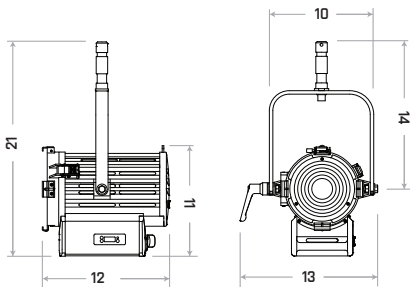

LED Fresnel 150W

■ SPECIFICATIONS

Identity No.	L00151LS (M.O. / Daylight) L00150LS (M.O. / Tungsten) LP0151LS (P.O. / Daylight) LP0150LS (P.O. / Tungsten)	
Capacity	150W	
Voltage	95 - 265V AC	
Frequency	50Hz / 60Hz	
Current	1.6A - 0.6A	
Fresnel Lens	Ø130mm (5-1/8 in.)	
Color Temp.	5600K / 3200K	
CRI	>90	
Beam Angle	15° - 50°	
Dimming Range	0-100%	
LED Life	Approx. 30,000 Hrs	
M.O. / P.O. Stirrup	Ø28mm (1-1/8 in.) Spigot	
Class / IP Rating	1 / IP 20	
Max. Surface Temp.	70 °C	(158 °F)
Max. Ambient Temp.	45 °C	(113 °F)
Min. Distance to Illuminated Object	1 m	(3.3 ft)
Min. Distance to Flammable Object	0.5 m	(1.6 ft)
Operating Range	+90° ~ 0° ~ -90°	
Weight (Lamphead)	(M.O.): 6.5 kg	(14.3 lbs)
	(P.O.): 7.0 kg	(15.4 lbs)

■ DIMENSIONS (in)

M.O.

P.O.

■ PHOTOMETRIC DATA

Color Temp. 5600K

Spot (15°)	Lux	3524	1997	1324
Beam Ø		0.79m (2.6ft)	1.05m (3.4ft)	1.32m (4.3ft)
Flood (50°)	Lux	1127	658	435
Beam Ø		2.90m (9.2ft)	3.73m (12.2ft)	4.66m (15.3ft)

Color Temp. 3200K

Spot (15°)	Lux	3234	1838	1218
Beam Ø		0.79m (2.6ft)	1.05m (3.4ft)	1.32m (4.3ft)
Flood (50°)	Lux	1030	607	403
Beam Ø		2.80m (9.2ft)	3.73m (12.2ft)	4.66m (15.3ft)

■ LAMPHEAD CONTENTS

- Lamp Housing (black color)
- 4-leaf Rotatable Barndoor with Safety Wire
- Ø130mm (5-1/8 in.) Fresnel Lens
- M.O. / P.O. Stirrup with Ø28mm (1-1/8 in.) Spigot
- Filter Frame
- Power Cable
- DMX