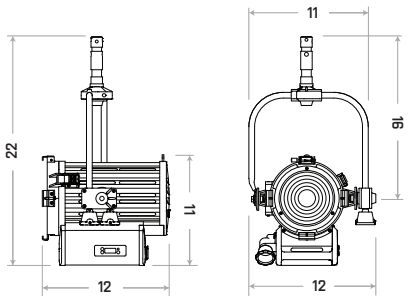

LED Fresnel 150W

■ SPECIFICATIONS

Identity No.	L00151LS (M.O. / Daylight) L00150LS (M.O. / Tungsten) LP0151LS (P.O. / Daylight) LP0150LS (P.O. / Tungsten)	
Capacity	150W	
Voltage	95 - 265V AC	
Frequency	50Hz / 60Hz	
Current	1.6A - 0.6A	
Fresnel Lens	Ø130mm (5-1/8 in.)	
Color Temp.	5600K / 3200K	
CRI	>90	
Beam Angle	15° - 50°	
Dimming Range	0-100%	
LED Life	Approx. 30,000 Hrs	
M.O. / P.O. Stirrup	Ø28mm (1-1/8 in.) Spigot	
Class / IP Rating	1 / IP 20	
Max. Surface Temp.	70 °C	(158 °F)
Max. Ambient Temp.	45 °C	(113 °F)
Min. Distance to Illuminated Object	1 m	(3.3 ft)
Min. Distance to Flammable Object	0.5 m	(1.6 ft)
Operating Range	+90° ~ 0° ~ -90°	
Weight (Lamphead)	(M.O.): 6.5 kg	(14.3 lbs)
	(P.O.): 7.0 kg	(15.4 lbs)

■ DIMENSIONS (in)

M.O.

P.O.

■ PHOTOMETRIC DATA

Color Temp. 5600K

Spot (15°)	Lux	3524	1997	1324
Beam Ø		0.79m (2.6ft)	1.05m (3.4ft)	1.32m (4.3ft)
Flood (50°)	Lux	1127	658	435
Beam Ø		2.90m (9.2ft)	3.73m (12.2ft)	4.66m (15.3ft)

Color Temp. 3200K

Spot (15°)	Lux	3234	1838	1218
Beam Ø		0.79m (2.6ft)	1.05m (3.4ft)	1.32m (4.3ft)
Flood (50°)	Lux	1030	607	403
Beam Ø		2.80m (9.2ft)	3.73m (12.2ft)	4.66m (15.3ft)

■ LAMPHEAD CONTENTS

- Lamp Housing (black color)
- 4-leaf Rotatable Barndoor with Safety Wire
- Ø130mm (5-1/8 in.) Fresnel Lens
- M.O. / P.O. Stirrup with Ø28mm (1-1/8 in.) Spigot
- Filter Frame
- Power Cable
- DMX