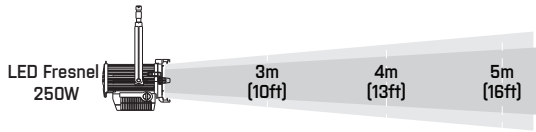

LED Fresnel 250W

LAMPHEAD CONTENTS

- Lamp Housing (black color)
- 4-leaf Rotatable Barndoor with Safety Wire
- Fresnel Lens
- M.O. / P.O. Stirrup*
with Ø28mm (1-1/8 in.) Spigot
- AC Cable

* M.O. = Manual Operated
P.O. = Pole Operated

M.O.

P.O.

LED Fresnel 250W

DIMENSIONS (in)

SPECIFICATIONS

Identity No.	L00251LS (M.O. / Daylight)
	L00250LS(M.O. / Tungsten)
	LP0251LS (P.O. / Daylight)
	LP0250LS(P.O. / Tungsten)
Capacity	250W
Voltage	95 - 265V AC
Frequency	50Hz / 60Hz
Current	2.6A - 0.9A
Fresnel Lens	Ø175mm [6-7/8 in.]
Color Temp.	5600K / 3200K
CRI	>95
TLCI	>95
Beam Angle	15° - 50°
Dimming Range	0-100%
LED Life	Approx. 30,000 Hrs
M.O. / P.O. Stirrup	Ø28mm(1-1/8 in.) Spigot
Class / IP Rating	1 / IP 20
Max. Surface Temp.	70 °C (158 °F)
Max. Ambient Temp.	45 °C (113 °F)
Min. Distance to Illuminated Object	1 m (3.3 ft)
Min. Distance to Flammable Object	0.5 m (1.6 ft)
Operating Range	+90° ~ 0° ~ -90°
Weight (Lamphead)	(M.O.): 10.0 kg (22 lbs)
	(P.O.): 10.5 kg (23.1 lbs)

ACCESSORIES

- Filter Frame
- Safety Cable(for lamphead)

■ PHOTOMETRIC DATA

Color Temp. 5600K

Spot	Lux	Beam Ø	3m (10ft)	4m (13ft)	5m (16ft)
	9205	0.79m (2.6ft)			
	5294	1.05m (3.4ft)			
	3309	1.32m (4.3ft)			
Flood	Lux	Beam Ø	3m (10ft)	4m (13ft)	5m (16ft)
	2972	2.80m (9.2ft)			
	1702	3.73m (12.2ft)			
	1062	4.66m (15.3ft)			

Color Temp. 3200K

Spot	Lux	Beam Ø	3m (10ft)	4m (13ft)	5m (16ft)
	8693	0.79m (2.6ft)			
	4658	1.05m (3.4ft)			
	2875	1.32m (4.3ft)			
Flood	Lux	Beam Ø	3m (10ft)	4m (13ft)	5m (16ft)
	2966	2.80m (9.2ft)			
	1685	3.73m (12.2ft)			
	1053	4.66m (15.3ft)			