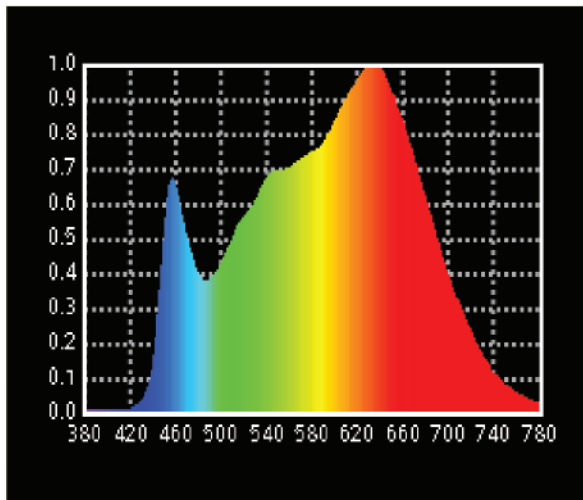

M.O.

P.O.

LED Fresnel 250W

DIMENSIONS (in)

SPECIFICATIONS

Identity No.	L00251LS (M.O. / Daylight)
	L00250LS(M.O. / Tungsten)
	LP0251LS (P.O. / Daylight)
	LP0250LS(P.O. / Tungsten)
Capacity	250W
Voltage	95 - 265V AC
Frequency	50Hz / 60Hz
Current	2.6A - 0.9A
Fresnel Lens	Ø175mm [6-7/8 in.]
Color Temp.	5600K / 3200K
CRI	>95
TLCI	>95
Beam Angle	15° - 50°
Dimming Range	0-100%
LED Life	Approx. 30,000 Hrs
M.O. / P.O. Stirrup	Ø28mm(1-1/8 in.) Spigot
Class / IP Rating	1 / IP 20
Max. Surface Temp.	70 °C (158 °F)
Max. Ambient Temp.	45 °C (113 °F)
Min. Distance to Illuminated Object	1 m (3.3 ft)
Min. Distance to Flammable Object	0.5 m (1.6 ft)
Operating Range	+90° ~ 0° ~ -90°
Weight (Lamphead)	(M.O.): 10.0 kg (22 lbs)
	(P.O.): 10.5 kg (23.1 lbs)

ACCESSORIES

- Filter Frame
- Safety Cable(for lamphead)

■ PHOTOMETRIC DATA

Color Temp. 5600K

Spot	Lux	Beam Ø	3m (10ft)	4m (13ft)	5m (16ft)
	9205	0.79m (2.6ft)			
	5294	1.05m (3.4ft)			
	3309	1.32m (4.3ft)			
Flood	Lux	Beam Ø	3m (10ft)	4m (13ft)	5m (16ft)
	2972	2.80m (9.2ft)			
	1702	3.73m (12.2ft)			
	1062	4.66m (15.3ft)			

Color Temp. 3200K

Spot	Lux	Beam Ø	3m (10ft)	4m (13ft)	5m (16ft)
	8693	0.79m (2.6ft)			
	4658	1.05m (3.4ft)			
	2875	1.32m (4.3ft)			
Flood	Lux	Beam Ø	3m (10ft)	4m (13ft)	5m (16ft)
	2966	2.80m (9.2ft)			
	1685	3.73m (12.2ft)			
	1053	4.66m (15.3ft)			

■ SPECTRUM

Daylight

■ HISTOGRAM

Daylight

Tungsten

Tungsten