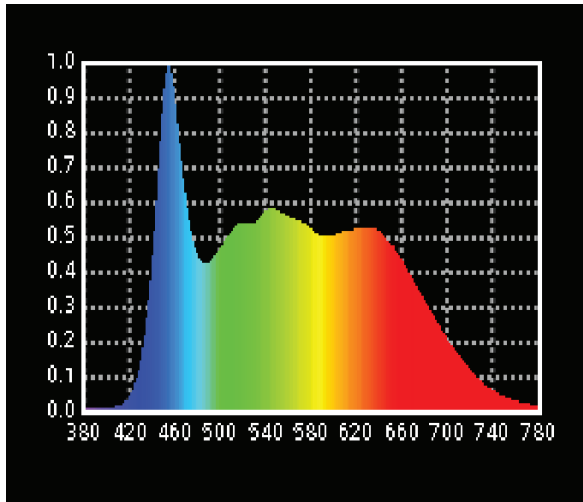

M.O.

P.O.

LED Fresnel 250W

DIMENSIONS (in)

SPECIFICATIONS

Identity No.	L00251LS (M.O. / Daylight)
	L00250LS(M.O. / Tungsten)
	LP0251LS (P.O. / Daylight)
	LP0250LS(P.O. / Tungsten)
Capacity	250W
Voltage	95 - 265V AC
Frequency	50Hz / 60Hz
Current	2.6A - 0.9A
Fresnel Lens	Ø175mm [6-7/8 in.]
Color Temp.	5600K / 3200K
CRI	>95
TLCI	>95
Beam Angle	15° - 50°
Dimming Range	0-100%
LED Life	Approx. 30,000 Hrs
M.O. / P.O. Stirrup	Ø28mm(1-1/8 in.) Spigot
Class / IP Rating	1 / IP 20
Max. Surface Temp.	70 °C (158 °F)
Max. Ambient Temp.	45 °C (113 °F)
Min. Distance to Illuminated Object	1 m (3.3 ft)
Min. Distance to Flammable Object	0.5 m (1.6 ft)
Operating Range	+90° ~ 0° ~ -90°
Weight (Lamphead)	(M.O.): 10.0 kg (22 lbs)
	(P.O.): 10.5 kg (23.1 lbs)

ACCESSORIES

- Filter Frame
- Safety Cable(for lamphead)

■ PHOTOMETRIC DATA

Color Temp. 5600K

Spot	Lux	Beam Ø	3m (10ft)	4m (13ft)	5m (16ft)
	9205	0.79m (2.6ft)			
	5294	1.05m (3.4ft)			
	3309	1.32m (4.3ft)			
Flood	Lux	Beam Ø	3m (10ft)	4m (13ft)	5m (16ft)
	2972	2.80m (9.2ft)			
	1702	3.73m (12.2ft)			
	1062	4.66m (15.3ft)			

Color Temp. 3200K

Spot	Lux	Beam Ø	3m (10ft)	4m (13ft)	5m (16ft)
	8693	0.79m (2.6ft)			
	4658	1.05m (3.4ft)			
	2875	1.32m (4.3ft)			
Flood	Lux	Beam Ø	3m (10ft)	4m (13ft)	5m (16ft)
	2966	2.80m (9.2ft)			
	1685	3.73m (12.2ft)			
	1053	4.66m (15.3ft)			

■ SPECTRUM

Daylight

■ HISTOGRAM

Daylight

Tungsten

Tungsten