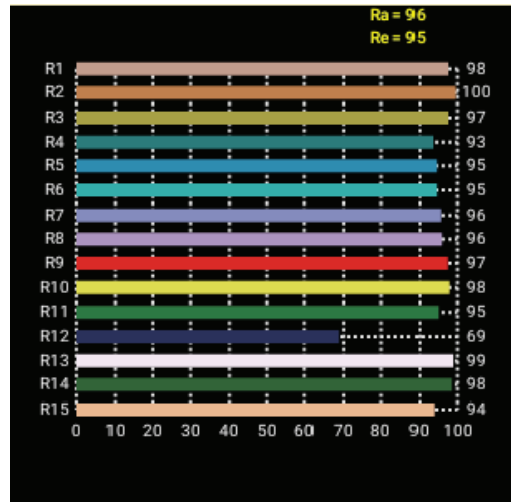

M.O.

P.O.

LED Fresnel 250W

DIMENSIONS (in)

SPECIFICATIONS

Identity No.	L00251LS (M.O. / Daylight)
	L00250LS(M.O. / Tungsten)
	LP0251LS (P.O. / Daylight)
	LP0250LS(P.O. / Tungsten)
Capacity	250W
Voltage	95 - 265V AC
Frequency	50Hz / 60Hz
Current	2.6A - 0.9A
Fresnel Lens	Ø175mm [6-7/8 in.]
Color Temp.	5600K / 3200K
CRI	>95
TLCI	>95
Beam Angle	15° - 50°
Dimming Range	0-100%
LED Life	Approx. 30,000 Hrs
M.O. / P.O. Stirrup	Ø28mm(1-1/8 in.) Spigot
Class / IP Rating	1 / IP 20
Max. Surface Temp.	70 °C (158 °F)
Max. Ambient Temp.	45 °C (113 °F)
Min. Distance to Illuminated Object	1 m (3.3 ft)
Min. Distance to Flammable Object	0.5 m (1.6 ft)
Operating Range	+90° ~ 0° ~ -90°
Weight (Lamphead)	(M.O.): 10.0 kg (22 lbs)
	(P.O.): 10.5 kg (23.1 lbs)

ACCESSORIES

- Filter Frame
- Safety Cable(for lamphead)

■ PHOTOMETRIC DATA

Color Temp. 5600K

Spot	Lux	Beam Ø	3m (10ft)	4m (13ft)	5m (16ft)
	9205	0.79m (2.6ft)			
	5294	1.05m (3.4ft)			
	3309	1.32m (4.3ft)			
Flood	Lux	Beam Ø	3m (10ft)	4m (13ft)	5m (16ft)
	2972	2.80m (9.2ft)			
	1702	3.73m (12.2ft)			
	1062	4.66m (15.3ft)			

Color Temp. 3200K

Spot	Lux	Beam Ø	3m (10ft)	4m (13ft)	5m (16ft)
	8693	0.79m (2.6ft)			
	4658	1.05m (3.4ft)			
	2875	1.32m (4.3ft)			
Flood	Lux	Beam Ø	3m (10ft)	4m (13ft)	5m (16ft)
	2966	2.80m (9.2ft)			
	1685	3.73m (12.2ft)			
	1053	4.66m (15.3ft)			

■ SPECTRUM

Daylight

■ HISTOGRAM

Daylight

Tungsten

Tungsten