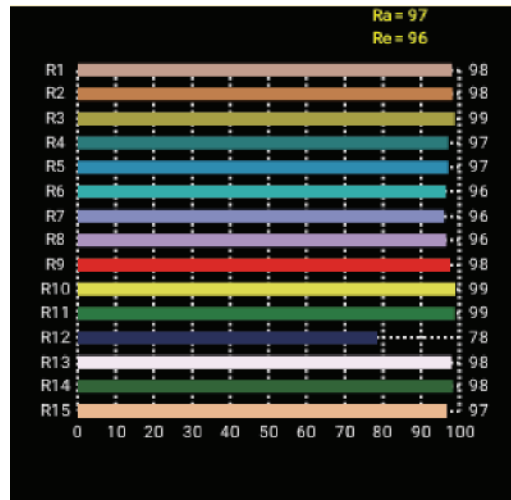

M.O.

P.O.

LED Fresnel 250W

DIMENSIONS (in)

SPECIFICATIONS

Identity No.	L00251LS (M.O. / Daylight)
	L00250LS(M.O. / Tungsten)
	LP0251LS (P.O. / Daylight)
	LP0250LS(P.O. / Tungsten)
Capacity	250W
Voltage	95 - 265V AC
Frequency	50Hz / 60Hz
Current	2.6A - 0.9A
Fresnel Lens	Ø175mm [6-7/8 in.]
Color Temp.	5600K / 3200K
CRI	>95
TLCI	>95
Beam Angle	15° - 50°
Dimming Range	0-100%
LED Life	Approx. 30,000 Hrs
M.O. / P.O. Stirrup	Ø28mm(1-1/8 in.) Spigot
Class / IP Rating	1 / IP 20
Max. Surface Temp.	70 °C (158 °F)
Max. Ambient Temp.	45 °C (113 °F)
Min. Distance to Illuminated Object	1 m (3.3 ft)
Min. Distance to Flammable Object	0.5 m (1.6 ft)
Operating Range	+90° ~ 0° ~ -90°
Weight (Lamphead)	(M.O.): 10.0 kg (22 lbs)
	(P.O.): 10.5 kg (23.1 lbs)

ACCESSORIES

- Filter Frame
- Safety Cable(for lamphead)

■ PHOTOMETRIC DATA

Color Temp. 5600K

Spot	Lux	Beam Ø	3m (10ft)	4m (13ft)	5m (16ft)
	9205	0.79m (2.6ft)			
	5294	1.05m (3.4ft)			
	3309	1.32m (4.3ft)			
Flood	Lux	Beam Ø	3m (10ft)	4m (13ft)	5m (16ft)
	2972	2.80m (9.2ft)			
	1702	3.73m (12.2ft)			
	1062	4.66m (15.3ft)			

Color Temp. 3200K

Spot	Lux	Beam Ø	3m (10ft)	4m (13ft)	5m (16ft)
	8693	0.79m (2.6ft)			
	4658	1.05m (3.4ft)			
	2875	1.32m (4.3ft)			
Flood	Lux	Beam Ø	3m (10ft)	4m (13ft)	5m (16ft)
	2966	2.80m (9.2ft)			
	1685	3.73m (12.2ft)			
	1053	4.66m (15.3ft)			

■ SPECTRUM

Daylight

■ HISTOGRAM

Daylight

Tungsten

Tungsten