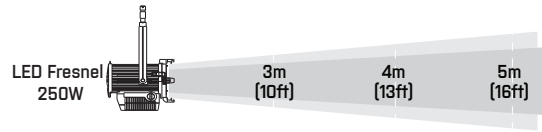

LED Fresnel 250W

LAMPHEAD CONTENTS

- Lamp Housing (black color)
- 4-leaf Rotatable Barndoor with Safety Wire
- Fresnel Lens
- M.O. / P.O. Stirrup*
with Ø28mm (1-1/8 in.) Spigot
- AC Cable

* M.O. = Manual Operated
P.O. = Pole Operated

M.O.

P.O.

LED Fresnel 250W

DIMENSIONS (in)

SPECIFICATIONS

Identity No.	L00251LS (M.O. / Daylight)
	L00250LS(M.O. / Tungsten)
	LP0251LS (P.O. / Daylight)
	LP0250LS(P.O. / Tungsten)
Capacity	250W
Voltage	95 - 265V AC
Frequency	50Hz / 60Hz
Current	2.6A - 0.9A
Fresnel Lens	Ø175mm [6-7/8 in.]
Color Temp.	5600K / 3200K
CRI	>95
TLCI	>95
Beam Angle	15° - 50°
Dimming Range	0-100%
LED Life	Approx. 30,000 Hrs
M.O. / P.O. Stirrup	Ø28mm(1-1/8 in.) Spigot
Class / IP Rating	1 / IP 20
Max. Surface Temp.	70 °C (158 °F)
Max. Ambient Temp.	45 °C (113 °F)
Min. Distance to Illuminated Object	1 m (3.3 ft)
Min. Distance to Flammable Object	0.5 m (1.6 ft)
Operating Range	+90° ~ 0° ~ -90°
Weight (Lamphead)	(M.O.): 10.0 kg (22 lbs)
	(P.O.): 10.5 kg (23.1 lbs)

ACCESSORIES

- Filter Frame
- Safety Cable(for lamphead)

■ PHOTOMETRIC DATA

Color Temp. 5600K

Spot	Lux	Beam Ø	3m (10ft)	4m (13ft)	5m (16ft)
	9205	0.79m (2.6ft)			
	5294	1.05m (3.4ft)			
	3309	1.32m (4.3ft)			
Flood	Lux	Beam Ø	3m (10ft)	4m (13ft)	5m (16ft)
	2972	2.80m (9.2ft)			
	1702	3.73m (12.2ft)			
	1062	4.66m (15.3ft)			

Color Temp. 3200K

Spot	Lux	Beam Ø	3m (10ft)	4m (13ft)	5m (16ft)
	8693	0.79m (2.6ft)			
	4658	1.05m (3.4ft)			
	2875	1.32m (4.3ft)			
Flood	Lux	Beam Ø	3m (10ft)	4m (13ft)	5m (16ft)
	2966	2.80m (9.2ft)			
	1685	3.73m (12.2ft)			
	1053	4.66m (15.3ft)			