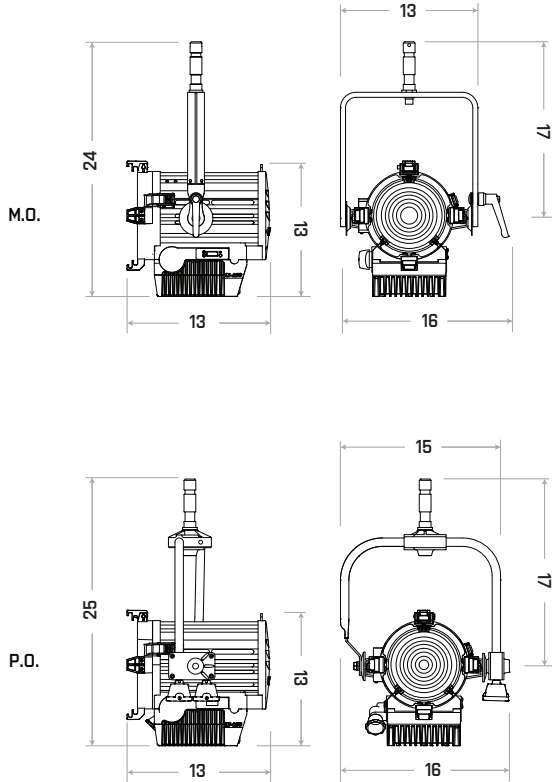

LED Fresnel 250W

LAMPHEAD CONTENTS

- Lamp Housing (black color)
- 4-leaf Rotatable Barndoor with Safety Wire
- Fresnel Lens
- M.O. / P.O. Stirrup*
with Ø28mm (1-1/8 in.) Spigot
- AC Cable

* M.O. = Manual Operated
P.O. = Pole Operated

M.O.

P.O.

LED Fresnel 250W

DIMENSIONS (in)

SPECIFICATIONS

Identity No.	L00251LS (M.O. / Daylight)
	L00250LS(M.O. / Tungsten)
	LP0251LS (P.O. / Daylight)
	LP0250LS(P.O. / Tungsten)
Capacity	250W
Voltage	95 - 265V AC
Frequency	50Hz / 60Hz
Current	2.6A - 0.9A
Fresnel Lens	Ø175mm [6-7/8 in.]
Color Temp.	5600K / 3200K
CRI	>95
TLCI	>95
Beam Angle	15° - 50°
Dimming Range	0-100%
LED Life	Approx. 30,000 Hrs
M.O. / P.O. Stirrup	Ø28mm(1-1/8 in.) Spigot
Class / IP Rating	1 / IP 20
Max. Surface Temp.	70 °C (158 °F)
Max. Ambient Temp.	45 °C (113 °F)
Min. Distance to Illuminated Object	1 m (3.3 ft)
Min. Distance to Flammable Object	0.5 m (1.6 ft)
Operating Range	+90° ~ 0° ~ -90°
Weight (Lamphead)	(M.O.): 10.0 kg (22 lbs)
	(P.O.): 10.5 kg (23.1 lbs)

ACCESSORIES

- Filter Frame
- Safety Cable(for lamphead)

■ PHOTOMETRIC DATA

Color Temp. 5600K

Spot	Lux	Beam Ø	3m (10ft)	4m (13ft)	5m (16ft)
	9205	0.79m (2.6ft)			
	5294	1.05m (3.4ft)			
	3309	1.32m (4.3ft)			
Flood	Lux	Beam Ø	3m (10ft)	4m (13ft)	5m (16ft)
	2972	2.80m (9.2ft)			
	1702	3.73m (12.2ft)			
	1062	4.66m (15.3ft)			

Color Temp. 3200K

Spot	Lux	Beam Ø	3m (10ft)	4m (13ft)	5m (16ft)
	8693	0.79m (2.6ft)			
	4658	1.05m (3.4ft)			
	2875	1.32m (4.3ft)			
Flood	Lux	Beam Ø	3m (10ft)	4m (13ft)	5m (16ft)
	2966	2.80m (9.2ft)			
	1685	3.73m (12.2ft)			
	1053	4.66m (15.3ft)			