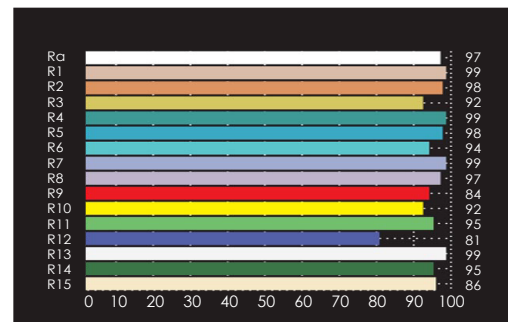

Aurora 200c

LED HIGH POWER RGB PANEL

LAMPHEAD CONTENTS

- Lamp Housing with Soft Diffusion Filter
- M.O. Stirrup with Ø28mm (1-1/8 in.) Spigot
- AC Power Cable
- DC Power Cable

AURORA 200C

SPECIFICATIONS

Identity No.	L0020RGB
Max. Capacity	200W
Voltage	95V - 260V AC
	22V - 36V DC
Current	1A @ 220V AC
	8.5A @ 24V DC
Color Temp. Range	2700K - 10000K
Color	R/G/B/W/CW color mixing
CRI	Average >95
TLCI	Average >95
Dimming Range	0-100%
Control Signal	DMX / RDM
DMX Channel	Varied (depends on DMX mode selection)
LED Life Time	30,000 Hrs (Estimated)
Stirrup	with Ø28mm (1-1/8 in.) Spigot
Class / IP Rating	1 / IP 23
Max. Surface Temp.	60 °C
Max. Ambient Temp.	45 °C
Operating Range	+90° - 0° - -90°
Weight (Lamphead)	9 kg

■ DIMENSIONS (mm)