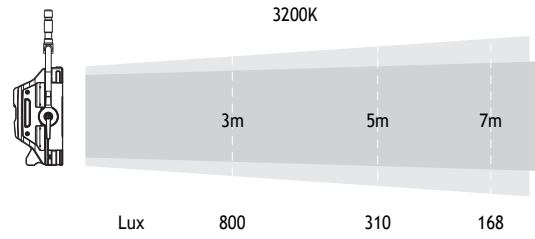

Aurora 200c

LED HIGH POWER RGB PANEL

LAMPHEAD CONTENTS

- Lamp Housing with Soft Diffusion Filter
- M.O. Stirrup with Ø28mm (1-1/8 in.) Spigot
- AC Power Cable
- DC Power Cable

AURORA 200C

SPECIFICATIONS

Identity No.	L0020RGB
Max. Capacity	200W
Voltage	95V - 260V AC
	22V - 36V DC
Current	1A @ 220V AC
	8.5A @ 24V DC
Color Temp. Range	2700K - 10000K
Color	R/G/B/W/CW color mixing
CRI	Average >95
TLCI	Average >95
Dimming Range	0-100%
Control Signal	DMX / RDM
DMX Channel	Varied (depends on DMX mode selection)
LED Life Time	30,000 Hrs (Estimated)
Stirrup	with Ø28mm (1-1/8 in.) Spigot
Class / IP Rating	1 / IP 23
Max. Surface Temp.	60 °C
Max. Ambient Temp.	45 °C
Operating Range	+90° - 0° - -90°
Weight (Lamphead)	9 kg

ACCESSORIES

- 4-leaf Barndoor
- Softbox
- Soft Eggcrate
- Metal Eggcrate
- Lantern with Skirt
- P.O. Stirrup with Ø28mm (1-1/8 in.) Spigot
- Safety Cable (for lamphead)

■ PHOTOMETRIC DATA

■ SPECTRUM

■ HISTOGRAM

■ DIMENSIONS (mm)