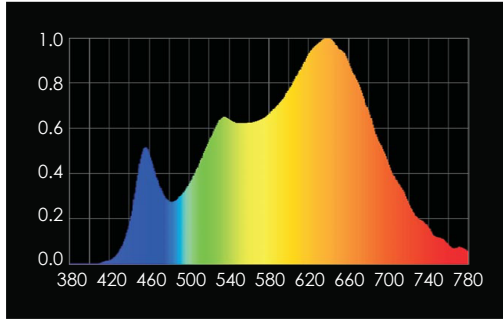

■ HISTOGRAM