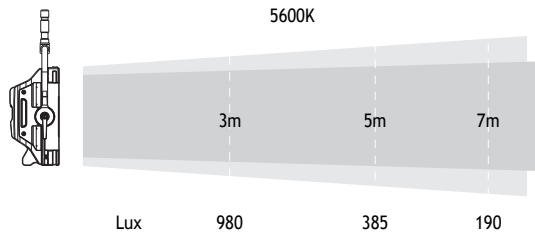

Aurora 200c

LED HIGH POWER RGB PANEL

LAMPHEAD CONTENTS

- Lamp Housing with Soft Diffusion Filter
- M.O. Stirrup with Ø28mm (1-1/8 in.) Spigot
- AC Power Cable
- DC Power Cable

AURORA 200C

SPECIFICATIONS

Identity No.	L0020RGB
Max. Capacity	200W
Voltage	95V - 260V AC
	22V - 36V DC
Current	1A @ 220V AC
	8.5A @ 24V DC
Color Temp. Range	2700K - 10000K
Color	R/G/B/W/CW color mixing
CRI	Average >95
TLCI	Average >95
Dimming Range	0-100%
Control Signal	DMX / RDM
DMX Channel	Varied (depends on DMX mode selection)
LED Life Time	30,000 Hrs (Estimated)
Stirrup	with Ø28mm (1-1/8 in.) Spigot
Class / IP Rating	1 / IP 23
Max. Surface Temp.	60 °C
Max. Ambient Temp.	45 °C
Operating Range	+90° - 0° - -90°
Weight (Lamphead)	9 kg

ACCESSORIES

- 4-leaf Barndoor
- Softbox
- Soft Eggcrate
- Metal Eggcrate
- Lantern with Skirt
- P.O. Stirrup with Ø28mm (1-1/8 in.) Spigot
- Safety Cable (for lamphead)

■ PHOTOMETRIC DATA

■ SPECTRUM

■ HISTOGRAM

■ DIMENSIONS (mm)