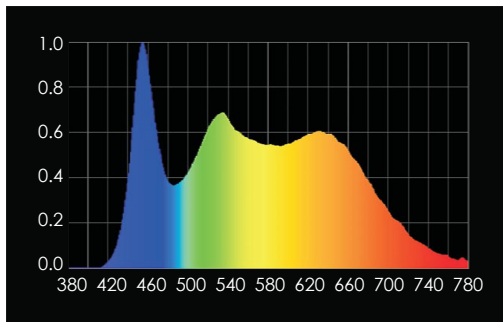

■ PHOTOMETRIC DATA

■ SPECTRUM

■ HISTOGRAM

■ DIMENSIONS (mm)