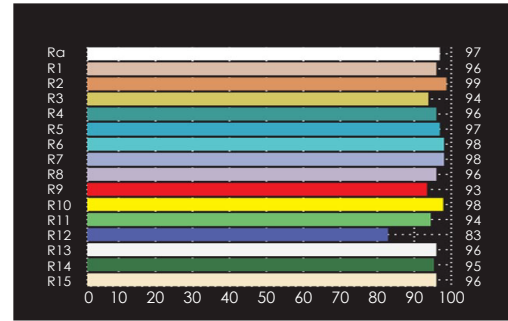

Aurora 200c

LED HIGH POWER RGB PANEL

LAMPHEAD CONTENTS

- Lamp Housing with Soft Diffusion Filter
- M.O. Stirrup with Ø28mm (1-1/8 in.) Spigot
- AC Power Cable
- DC Power Cable

AURORA 200C

SPECIFICATIONS

Identity No.	L0020RGB
Max. Capacity	200W
Voltage	95V - 260V AC
	22V - 36V DC
Current	1A @ 220V AC
	8.5A @ 24V DC
Color Temp. Range	2700K - 10000K
Color	R/G/B/W/CW color mixing
CRI	Average >95
TLCI	Average >95
Dimming Range	0-100%
Control Signal	DMX / RDM
DMX Channel	Varied (depends on DMX mode selection)
LED Life Time	30,000 Hrs (Estimated)
Stirrup	with Ø28mm (1-1/8 in.) Spigot
Class / IP Rating	1 / IP 23
Max. Surface Temp.	60 °C
Max. Ambient Temp.	45 °C
Operating Range	+90° - 0° - -90°
Weight (Lamphead)	9 kg

■ DIMENSIONS (mm)