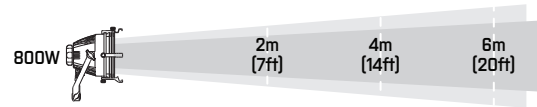

Requires Lamp Bulb

Cinelite 800W

SPECIFICATIONS

Identity No.	L00800TO
	L0080ATO (with Accessory Holder)
Capacity	800W
Voltage	240V
Lamp Type	P2/13 800W 230V
Color Temp.	3200K
Lamp Holder	R7s
Stirrup	Ø16mm (5/8 in.) Socket
Class	1
Max. Surface Temp.	220 °C
Max. Ambient Temp.	45 °C
Min. Distance to Illuminated Object	1.5 m (5 ft)
Min. Distance to Flammable Object	0.5 m (1.6 ft)
Operating Range	+45° ~ 0° ~ -45°
Weight (Lamphead)	1.5 kg (3.3 lbs)

ACCESSORIES

4-leaf Rotatable Barndoor

Set of 4 Scrims Ø191mm (7-1/2 in.) :

Full Single, Full Double, Half Single, Half Double

Scrim Bag

Safety Wire (for Barndoor)

Accessory Holder

PHOTOMETRIC DATA

Spot (42°)

Lux	6747	1687	750
Beam Ø	1.54m (5ft)	3.07m (10ft)	4.61m (15ft)

Flood (89°)

Lux	2081	520	231
Beam Ø	3.93m (13ft)	7.86m (26ft)	11.79m (39ft)

DIMENSIONS (in)