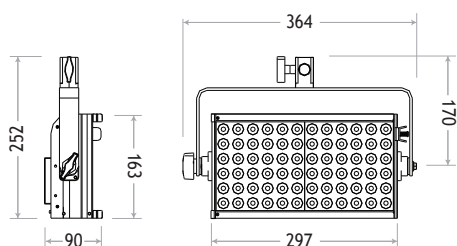

Power LED 80W

SPECIFICATIONS

Identity No.	L00D8DPL (Daylight) L00D8TPL (Tungsten)
Capacity	80W
Input Voltage	22 - 36V DC
Input Current	2.6A @30V DC
Color Temp.	5600K / 3200K
CRI	>90
Dimming Range	0 - 100%
Control Signal	DMX 512
DMX Channel	1
LED Life	Approx. 30,000 Hrs
Stirrup	Ø16mm (5/8 in.) Socket
Class / IP Rating	1 / IP 20
Max. Surface Temp.	70 °C
Max. Ambient Temp.	45 °C
Operation Range	+90° - 0° - -90°
Weight (Lamphead)	3.5 kg

DIMENSIONS (mm)

PHOTOMETRIC DATA

LAMPHEAD CONTENTS

- Lamp Housing with Power Cable (black color)
- Filter Frame
- Stirrup with 16mm (5/8 in.) Socket
- DMX
- DC Cable

ACCESSORIES

- 2-leaf Barndoor
- Filter Frame
- Eggcrate
- Soft Box
- DC Cable
- Safety Cable (for lamphead)