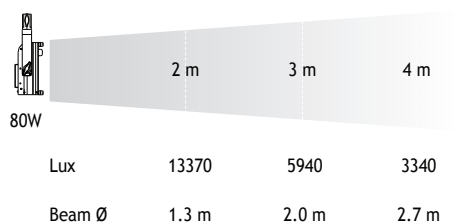

Power LED 80W

SPECIFICATIONS

Identity No.	L00D8DPL (Daylight) L00D8TPL (Tungsten)
Capacity	80W
Input Voltage	22 - 36V DC
Input Current	2.6A @30V DC
Color Temp.	5600K / 3200K
CRI	>90
Dimming Range	0 - 100%
Control Signal	DMX 512
DMX Channel	1
LED Life	Approx. 30,000 Hrs
Stirrup	Ø16mm (5/8 in.) Socket
Class / IP Rating	1 / IP 20
Max. Surface Temp.	70 °C
Max. Ambient Temp.	45 °C
Operation Range	+90° - 0° - -90°
Weight (Lamphead)	3.5 kg

DIMENSIONS (mm)

PHOTOMETRIC DATA

LAMPHEAD CONTENTS

- Lamp Housing with Power Cable (black color)
- Filter Frame
- Stirrup with 16mm (5/8 in.) Socket
- DMX
- DC Cable

ACCESSORIES

- 2-leaf Barndoor
- Filter Frame
- Eggcrate
- Soft Box
- DC Cable
- Safety Cable (for lamphead)