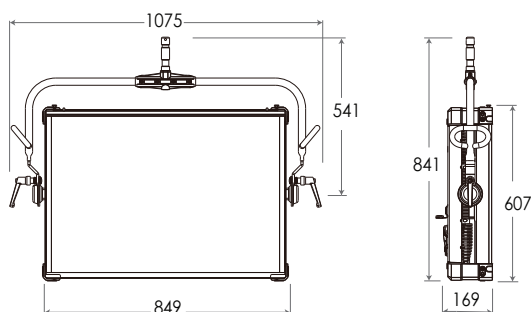

## LAMPHEAD CONTENTS

- Lamp Housing with Power Cable
- Stirrup with Ø28mm (1-1/8 in.) Spigot
- AC Power Cable

## SPECIFICATIONS

Identity No.	L0200PPC
Max. Capacity	2000W
Input Voltage	110 - 240V AC
Input Current	9.1A@220V AC
Color Temp. Range	1800K ~ 15000K
Color	RRGGBW color mixing
CRI	Average >96
TLCI	Average >95
Dimming Range	0-100%
Control Signal	DMX / RDM
Communication	DMX XLR-5, CRMX (LumenRadio), Bluetooth, Ethernet, USB A
LED Lifetime	30,000 Hrs (Estimated)
Stirrup	Ø28mm (1-1/8 in.) Spigot
Class / IP Rating	1 / IP 65
Weight (Lamphead)	49 kg

## DIMENSIONS (mm)

Control Panel