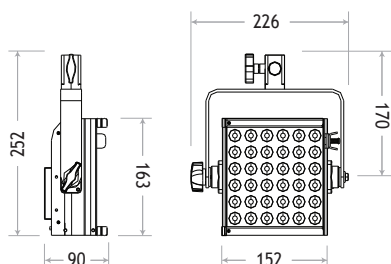

## Power LED 40W

### SPECIFICATIONS

|                    |  |
|--------------------|--|
| Identity No.       | L00D4DPL (Daylight)<br>L00D4TPL (Tungsten) |
| Capacity           | 40W  |
| Input Voltage      | 22 - 36V DC                                |
| Input Current      | 1.3A @30V DC                               |
| Color Temp.        | 5600K / 3200K                              |
| CRI                | >90  |
| Dimming Range      | 0 - 100%                                   |
| Control Signal     | DMX 512                                    |
| DMX Channel        | 1  |
| LED Life           | Approx. 30,000 Hrs                         |
| Stirrup            | Ø16mm (5/8 in.) Socket                     |
| Class / IP Rating  | 1 / IP 20                                  |
| Max. Surface Temp. | 70 °C                                      |
| Max. Ambient Temp. | 45 °C                                      |
| Operation Range    | +90° - 0° - -90°                           |
| Weight (Lamphead)  | 2.5 kg                                     |

### DIMENSIONS (mm)

### LAMPHEAD CONTENTS

- Lamp Housing with Power Cable (black color)
- Filter Frame
- Stirrup with 16mm (5/8 in.) Socket
- DMX
- DC Cable