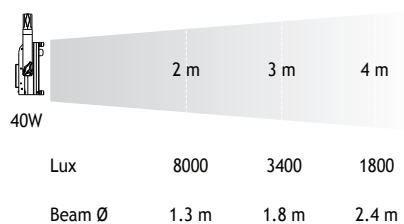

## Power LED 40W

### SPECIFICATIONS

|                    |  |
|--------------------|--|
| Identity No.       | L00D4DPL (Daylight)<br>L00D4TPL (Tungsten) |
| Capacity           | 40W  |
| Input Voltage      | 22 - 36V DC                                |
| Input Current      | 1.3A @30V DC                               |
| Color Temp.        | 5600K / 3200K                              |
| CRI                | >90  |
| Dimming Range      | 0 - 100%                                   |
| Control Signal     | DMX 512                                    |
| DMX Channel        | 1  |
| LED Life           | Approx. 30,000 Hrs                         |
| Stirrup            | Ø16mm (5/8 in.) Socket                     |
| Class / IP Rating  | 1 / IP 20                                  |
| Max. Surface Temp. | 70 °C                                      |
| Max. Ambient Temp. | 45 °C                                      |
| Operation Range    | +90° - 0° - -90°                           |
| Weight (Lamphead)  | 2.5 kg                                     |

### DIMENSIONS (mm)

### PHOTOMETRIC DATA