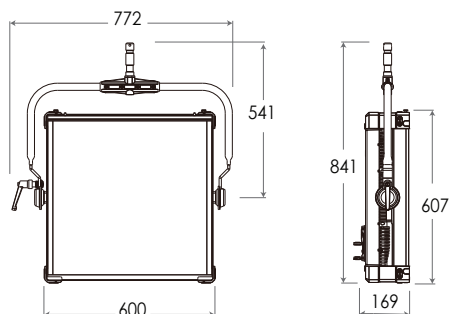

Zenith 1300c

LAMPHEAD CONTENTS

- Lamp Housing with Power Cable
- Stirrup with Ø28mm (1-1/8 in.) Spigot
- AC Power Cable

Zenith 1300C

SPECIFICATIONS

Identity No.	L0130PPC
Max. Capacity	1300W
Input Voltage	110 - 240V AC
Input Current	5.9A@220V AC
Color Temp. Range	1800K ~ 15000K
Color	RRGGBW color mixing
CRI	Average >96
TLCI	Average >95
Dimming Range	0-100%
Control Signal	DMX / RDM
Communication	DMX XLR-5, CRMX (LumenRadio), Bluetooth, Ethernet, USB A
LED Lifetime	30,000 Hrs (Estimated)
Stirrup	Ø28mm (1-1/8 in.) Spigot
Class / IP Rating	1 / IP 65
Weight (Lamphead)	34 kg

ACCESSORIES

- 4-leaf Barndoor
- Softbox
- Dome Diffuser
- Eggcrate for Softbox
- Bluetooth Remote Control

DIMENSIONS (mm)

Control Panel

PHOTOMETRIC DATA

		1300C			
		2m	3m	4m	5m
5600K	19° Lux	64800	33500	20000	13200
3200K	19° Lux	66400	34500	20600	13600